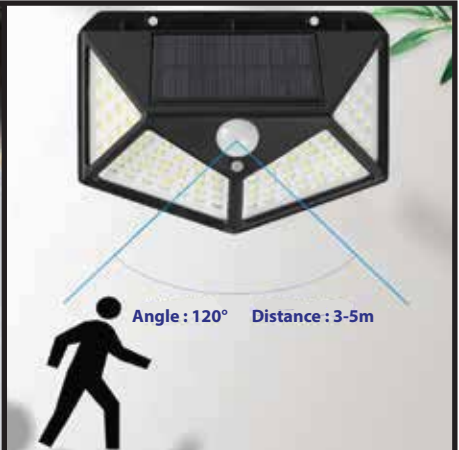

LED SOLAR MOTION SENSOR WALL LIGHT

270° Wide Lighting Angle

3 Light Mode to Use in Different Scenes