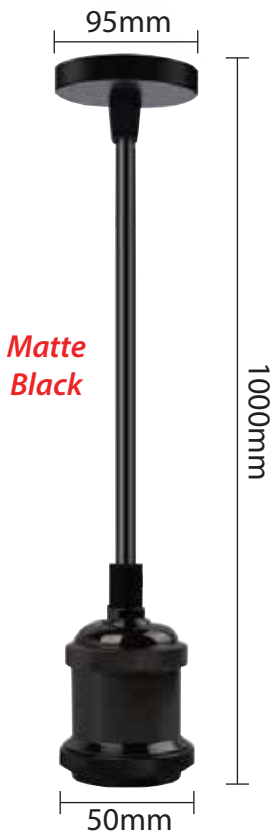

E27 1METER PENDANT LAMP HOLDER

Rose Gold

Matte Black

Silver

Pearl Black

Matte Black

Green Bronze

Gold Bronze