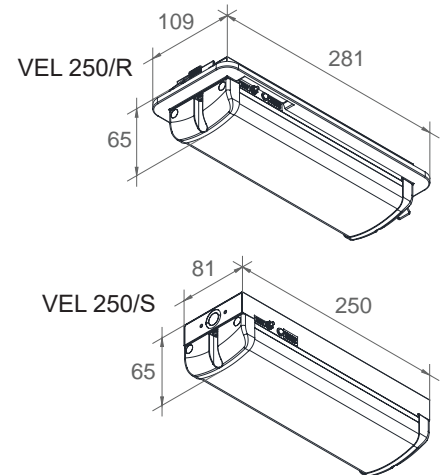

VEL 250/S

Surface Ceiling / Wall

VEL 250/R

Recessed Plaster Ceiling

Specifications :

Mild Steel Housing
Mild Steel Ressed Frame
Polycarbonate Opal Linear Diffuser
Polycarbonate End Cap

Mounting Method :

Surface Ceiling / Wall /
Recessed Plaster Ceiling
(Cut Out Size L265mm x W85mm)

Certified by :

SIRIM QAS INTERNATIONAL SDN. BHD.
JABATAN BOMBA DAN PENYELAMAT MALAYSIA

Test Standard :

MS 619-2-22:2005
MS IEC 60598-1:2012

Mains Supply	220 – 240V 50/60Hz	Rating	0.005A / 1W / 0.91 PF
Mode of Operation	Non-Maintained	Rated Lumen Output	62lm
Lamp	LED 2835 (8 PCS)	Classification / Degree of Protection	Class 1 / IP 20
Battery	Ni-Cd AA 2.4V 900mAh	Max. Operating Temperature (ta)	35°C
Emergency Duration	3 Hours	Recommended Mounting Height	Min. 3m
Recharge Period	24 Hours	Weight	VEL 250/S 0.41 KG
			VEL 250/R 0.52 KG