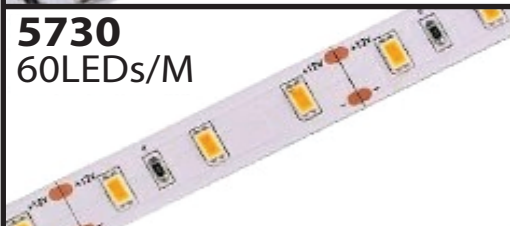

LED SMD STRIP LIGHT

12V / 24V

Model :	5050-60LEDs / 5730-60LEDs / 2835-120LEDs
Input Voltage :	DC12V / DC24V
Lumen :	18-20lm / led
Length / LEDS :	5M / Coil (60LEDs / Meter / 120LEDs / Meter)
Colour Temperature :	Warm White / Cool White / Daylight / Red / Blue / Green
IP Rating :	IP20 / IP65