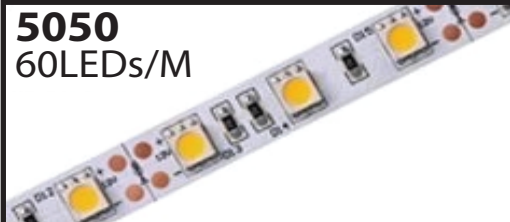

LED SMD STRIP LIGHT

12V / 24V

Model :	5050-60LEDs / 5730-60LEDs / 2835-120LEDs
Input Voltage :	DC12V / DC24V
Lumen :	18-20lm / led
Length / LEDS :	5M / Coil (60LEDs / Meter / 120LEDs / Meter)
Colour Temperature :	Warm White / Cool White / Daylight / Red / Blue / Green
IP Rating :	IP20 / IP65