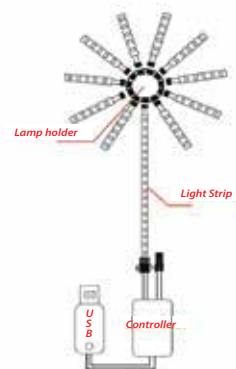

# LED FIREWORK STRIP LIGHT

<b>Model :</b>	<b>LED FIREWORK STRIP LIGHT</b>
<b>Input Voltage :</b>	<b>5V (USB)</b>
<b>IP Rating :</b>	<b>IP20 (Indoor)</b>
<b>Remark :</b>	<b>Mobile Apps Control (Bluetooth)</b>