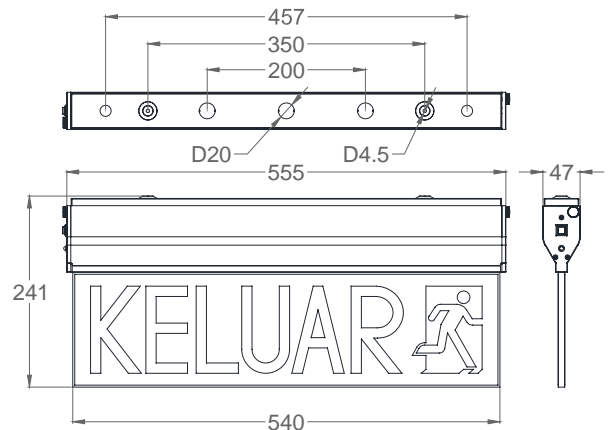

Legend	Model
	VKS 555/STS/RM (Single Sided View)
	VKS 555/STS/SA (Single Sided View)
	VKS 555/STS/LRA (Double Sided View)
	

Specifications :

Aluminium Extruded Housing
Mild Steel Mounting Base
Polycarbonate Diffuser Panel With KELUAR Sign

Mounting Method :

Surface Ceiling Mounted

Certified by :

SIRIM QAS INTERNATIONAL SDN. BHD.
JABATAN BOMBA DAN PENYELAMAT MALAYSIA

Mains Supply	220 – 240V 50/60Hz	Rating	0.01A / 2.7W / 0.85 PF
Mode of Operation	Maintained	Classification	Class 1
Lamp	LED 2835 (28 PCS)	Degree of Protection	IP 20
Battery	Ni-Cd AA 3.6V 900mAh	Max. Operating Temperature (ta)	40°C
Emergency Duration	3 Hours	Recommended Mounting Height	Min. 2.3m
Recharge Period	24 Hours	Weight	1.85 KG

Packing : 10 sets per carton box
Outer carton box : L643 X W462 X H522 mm (22.95 kg)
Inner carton box : L628 X W88 X H248 mm (2.18 kg)

We reserve the rights to alternate the specification of its product at any time without prior notice.
Pictures shown are for illustration purpose only.