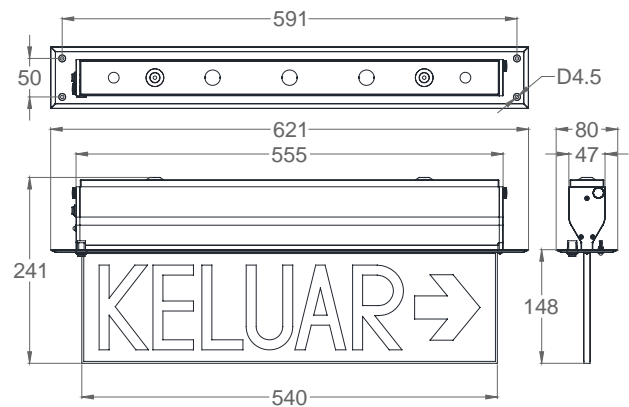

Legend	Model
	VKS 555/STSR/RM (Single Sided View)
	VKS 555/STSR/SA (Single Sided View)
	VKS 555/STSR/LRA (Double Sided View)
	

Specifications :

Aluminium Extruded Housing
Mild Steel Mounting Base
Polycarbonate Diffuser Panel With KELUAR Sign

Mounting Method :

Recessed Plaster Ceiling
(Cut Out Size L570mm x W60mm)

Certified by :

SIRIM QAS INTERNATIONAL SDN. BHD.
JABATAN BOMBA DAN PENYELAMAT MALAYSIA

Mains Supply	220 – 240V 50/60Hz	Rating	0.01A / 2.7W / 0.85 PF
Mode of Operation	Maintained	Classification	Class 1
Lamp	LED 2835 (28 PCS)	Degree of Protection	IP 20
Battery	Ni-Cd AA 3.6V 900mAh	Max. Operating Temperature (ta)	40°C
Emergency Duration	3 Hours	Recommended Mounting Height	Min. 2.3m
Recharge Period	24 Hours	Weight	2.15 KG

Packing : 10 sets per carton box
Outer carton box : L643 X W462 X H522 mm (26.15 kg)
Inner carton box : L628 X W88 X H248 mm (2.43 kg)