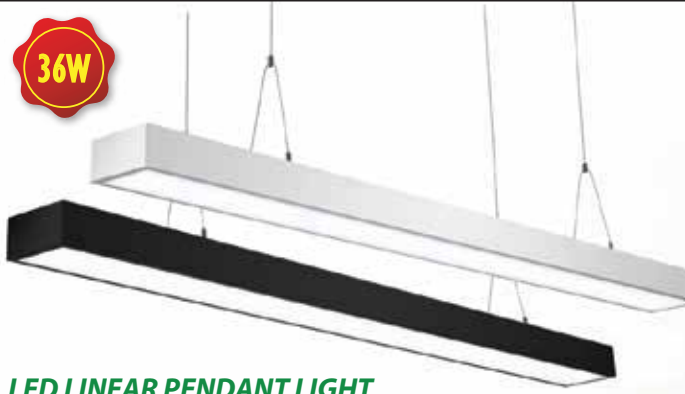

LED LINEAR PENDANT LIGHT

36W

LED LINEAR PENDANT LIGHT
Pendant | Surface Mounted

60W

High Quality Led Chip

Accessories

Model :	LED LINEAR PENDANT LIGHT
Power	36W / 60W
Input Voltage :	AC220-240V
Fitting Color :	Black / White
Size :	1233mm*60mm*53mm (1x30W) / 1233mm*100mm*53mm (2x30W)
Colour Temperature :	6500K (Daylight)
Remark :	Pendant / Surface Ceiling