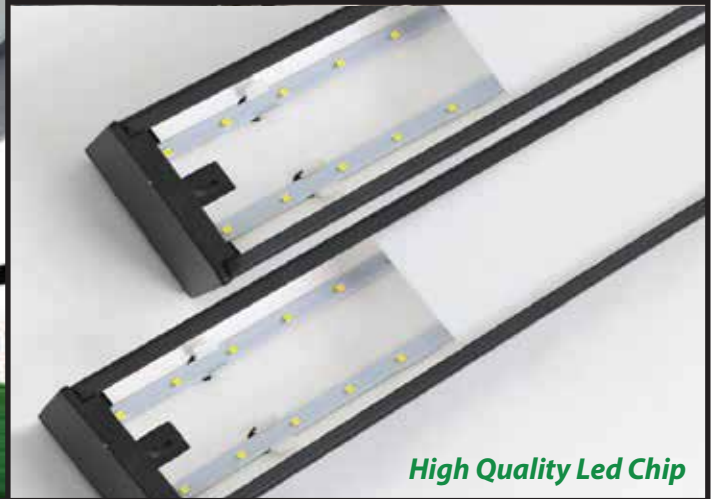

LED LINEAR PENDANT LIGHT

36W

LED LINEAR PENDANT LIGHT
Pendant | Surface Mounted

60W

High Quality Led Chip

Accessories

Model :	LED LINEAR PENDANT LIGHT
Power	36W / 60W
Input Voltage :	AC220-240V
Fitting Color :	Black / White
Size :	1233mm*60mm*53mm (1x30W) / 1233mm*100mm*53mm (2x30W)
Colour Temperature :	6500K (Daylight)
Remark :	Pendant / Surface Ceiling