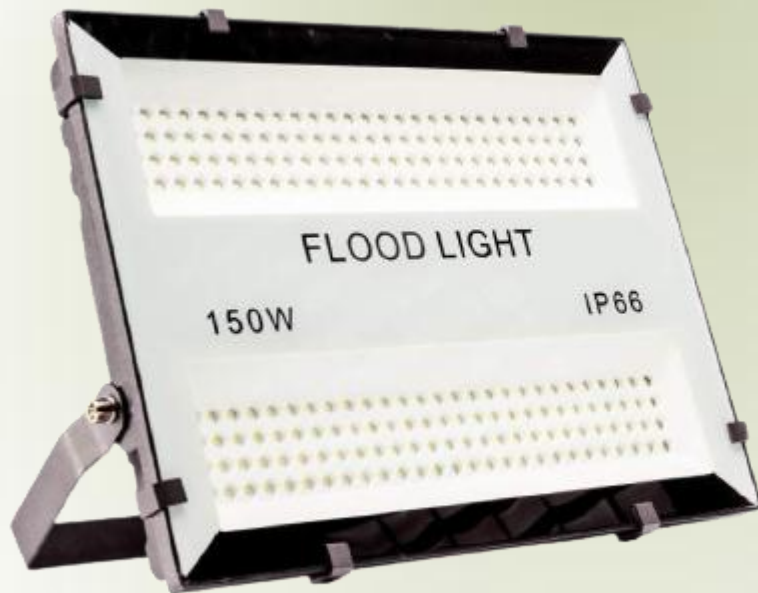

LED SMD Flood Light Outdoor

fonemax[®]
Quality . Reliable . Service

Preview

Colour:

LowCarbonHomes
Improving Energy Efficiency

energy saving

Daylight 6500K /
Warm White 3300K

AC90-265V
/50-60Hz

50,000
Hours

IP66

| Model | Power (W) | Luminous | Input Voltage | Color Rendering Index (CRI) | Power Factor | Beam Angle | Dimension (mm) | Weight (kg) |
|--------|-----------|----------|---------------|-----------------------------|--------------|------------|----------------|-------------|
| FFW30 | 30W | 2850LM | AC90-265V | >80 | >0.95 | 120° | 178 x 178 x 34 | 0.8 |
| FFW50 | 50W | 4750LM | AC90-265V | >80 | >0.95 | 120° | 205 x 194 x 35 | 1 |
| FFW100 | 100W | 9500LM | AC90-265V | >80 | >0.95 | 120° | 274 x 204 x 39 | 1.6 |
| FFW150 | 150W | 14,250LM | AC90-265V | >80 | >0.95 | 120° | 340 x 259 x 44 | 2.3 |
| FFW200 | 200W | 19,000LM | AC90-265V | >80 | >0.95 | 120° | 390 x 295 x 44 | 3.2 |
| FFW300 | 300W | 28,500LM | AC90-265V | >80 | >0.95 | 120° | 490 x 343 x 50 | 4.8 |
| | 400W | | | | | | | |