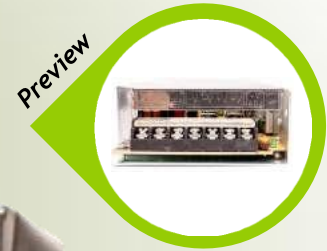

LED Power Supply

fonemax[®]
Quality . Reliable . Service

AC100-120V 60Hz
/ 200-220V 50Hz

Model	Power (W)	Output Voltage	Input Voltage	Size /Shape	Dimension (mm)	Weight (kg)
S-40-12	40W	DC12V---3.2A	AC100-120V 60Hz / 200-220V 50Hz	Small	77 x 110 x 36	0.4
S-60-12	60W	DC12V---5A	AC100-120V 60Hz / 200-220V 50Hz	Small	77 x 110 x 36	0.4
S-60-12	60W	DC12V---5A	AC100-120V 60Hz / 200-220V 50Hz	Long	162 x 40 x 30	0.2
S-60-12	60W	DC12V---5A	AC100-120V 60Hz / 200-220V 50Hz	Big	98 x 160 x 42	0.4
S-120-12	120W	DC12V---10A	AC100-120V 60Hz / 200-220V 50Hz	Big	98 x 200 x 42	0.5
S-180-12	180W	DC12V---15A	AC100-120V 60Hz / 200-220V 50Hz	Big	98 x 200 x 42	0.6
S-200-12	200W	DC12V---16.5A	AC100-120V 60Hz / 200-220V 50Hz	Big	200 x 98 x 38	0.6
S-250-12	250W	DC12V---20A	AC100-120V 60Hz / 200-220V 50Hz	Big	110 x 200 x 50	0.7
S-360-12	360W	DC12V---30A	AC100-120V 60Hz / 200-220V 50Hz	Big	115 x 215 x 50	0.8
S-400-12	400W	DC12V---33A	AC100-120V 60Hz / 200-220V 50Hz	Big	215 x 113 x 47	0.8
S-500-12	500W	DC12V---40A	AC100-120V 60Hz / 200-220V 50Hz	Big	241 x 124 x 65	1.2