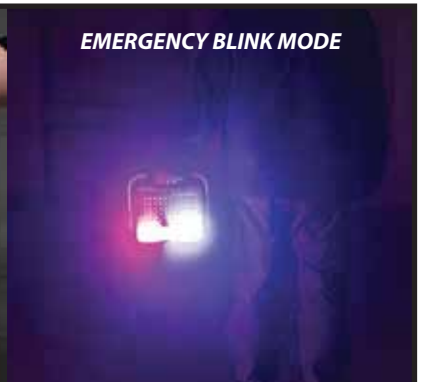

LED EMERGENCY PORTABLE RECHARGEABLE LIGHT

300W

360mm*320mm*46mm

200W

320mm*275mm*46mm

100W

280mm*255mm*46mm

Model :	LED EMERGENCY PORTABLE RECHARGEABLE FLOODLIGHT
Power :	300W / 200W / 100W
Color Temperature :	Daylight (6500K) / Emergency Mode (Flash Blue & Red)
Mode :	Full Bright / Semi Bright / Emergency Flash