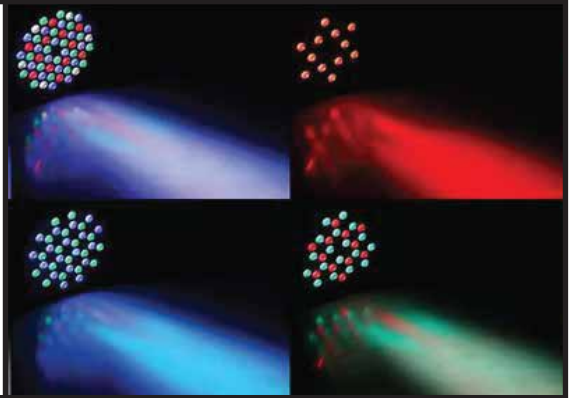

# LED MULTI-FUNCTION PAR LIGHT

36W

Model :	LED 36W MULTI-FUNCTION PAR LIGHT
Power :	36W
Input Voltage :	240V
Size :	180mm*180mm*55mm
Colour Temperature :	RGB (Multi Mode of Lighting Pattern)