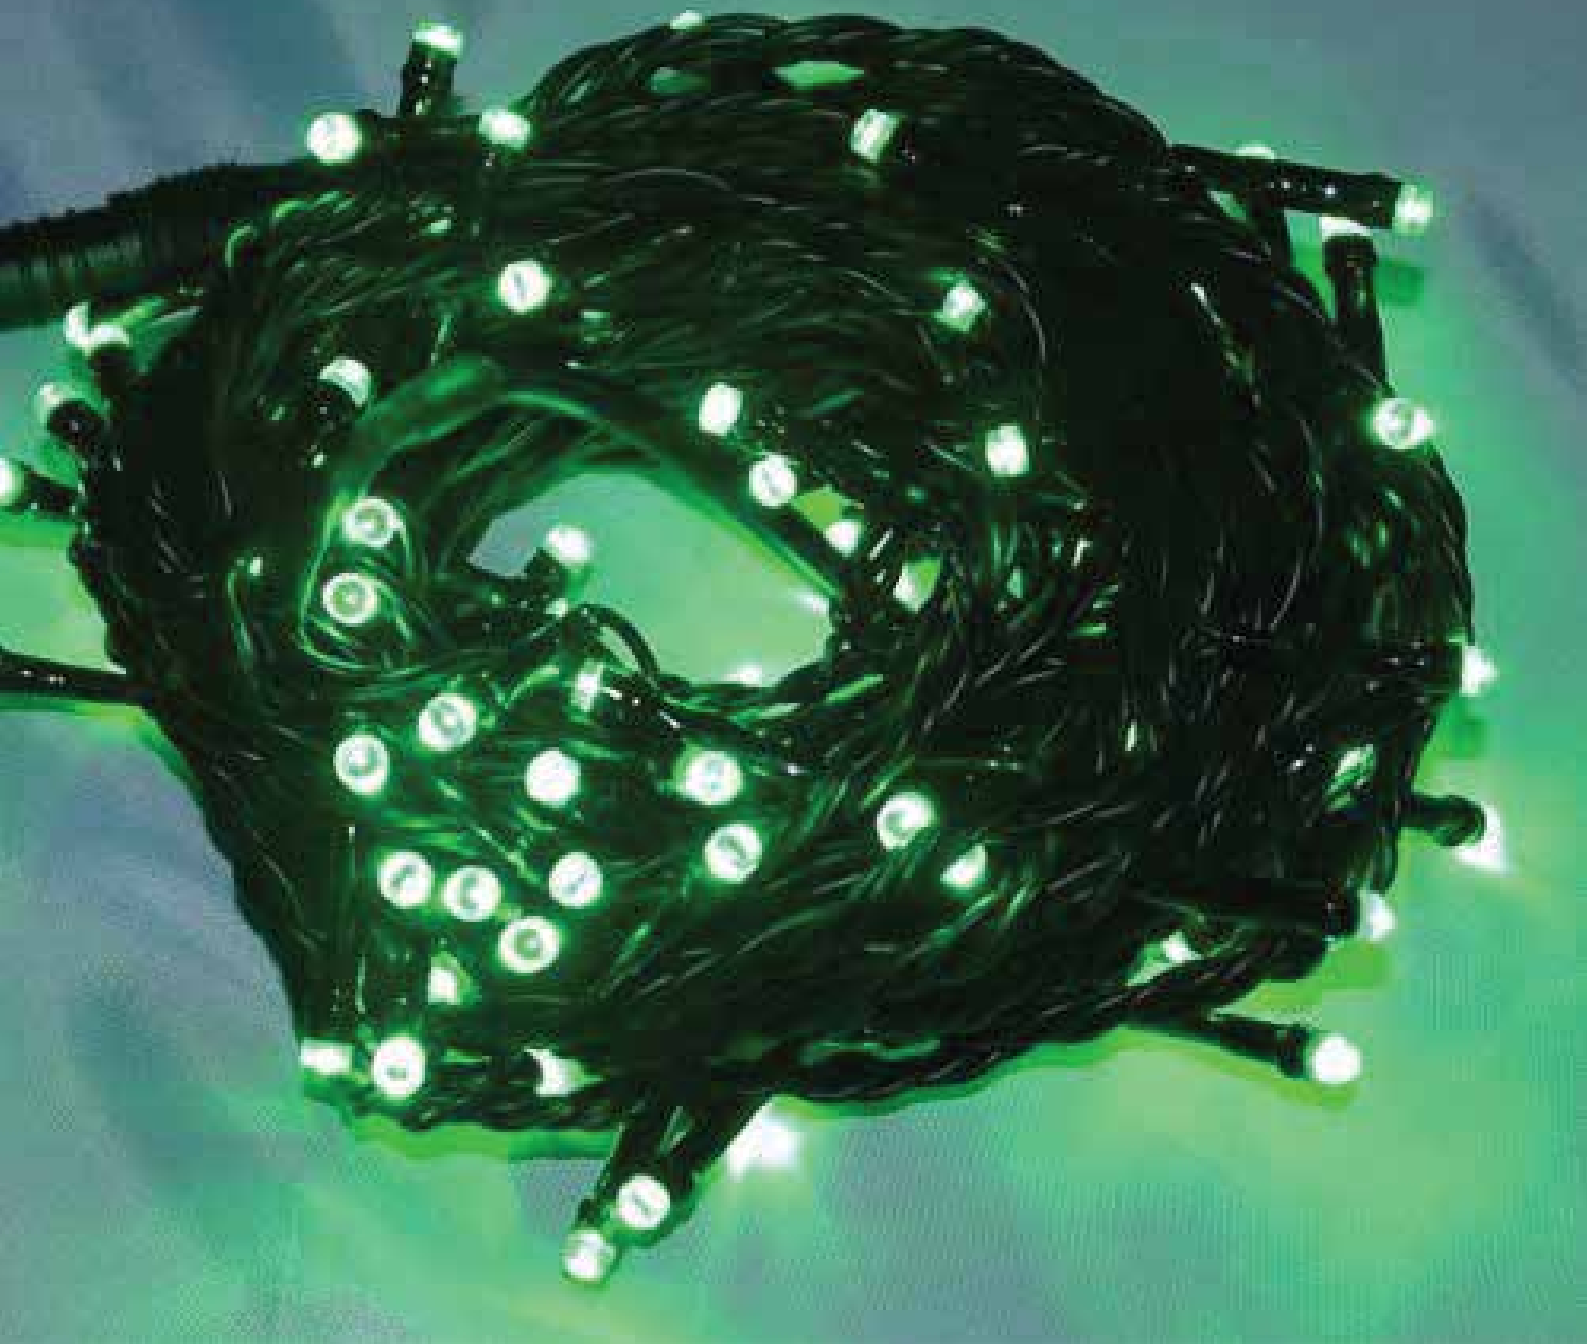

LAMPU RAYA HIASAN LED LED STRING LIGHT / FAIRY LIGHT

- ✔ 100LEDS
- ✔ 33FT / 10M
- ✔ BOLEH SAMBUNG / EXTEND
- ✔ INDOOR & OUTDOOR (IP65)
- ✔ LAMPU HIJAU / GREEN LIGHTING