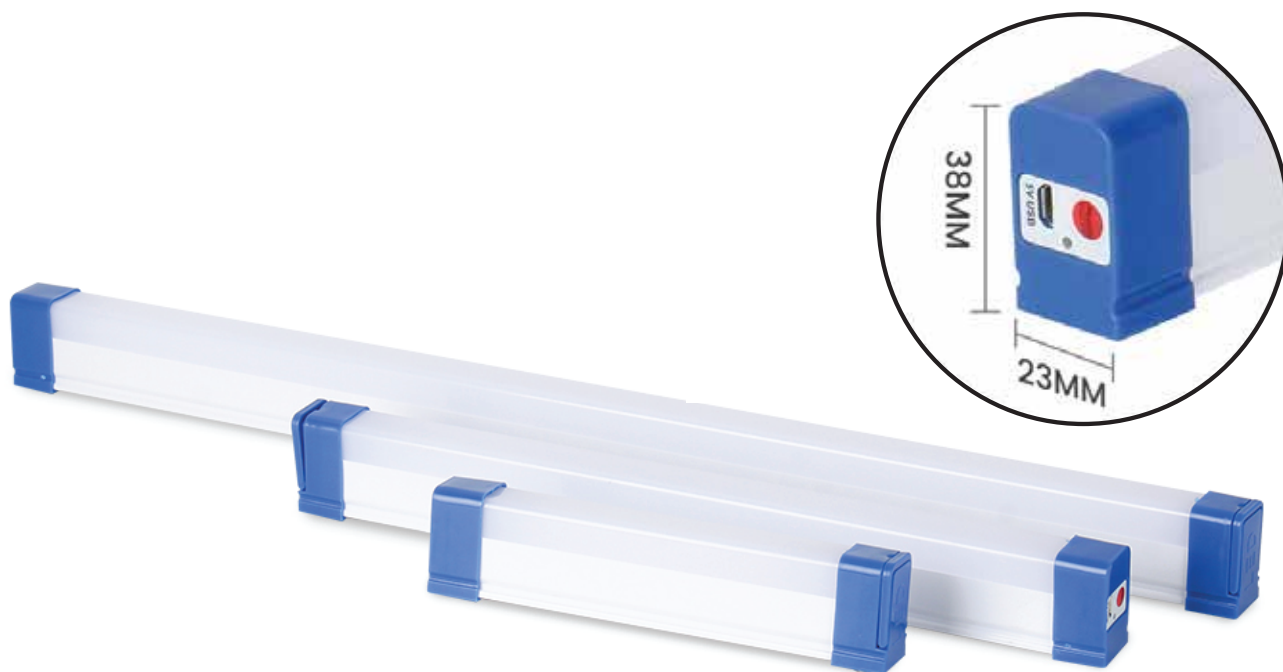

LED 5V USB RECHARGEABLE TUBE

Model :	LED 5V USB RECHARGEABLE TUBE
Power :	30W / 60W / 90W
Size :	170mm (30W) / 320mm (60W) / 510mm (90W)
Colour Temperature :	Daylight (White)
Remark :	4 Switch Type Light Press 5s for Flashing USB Emergency