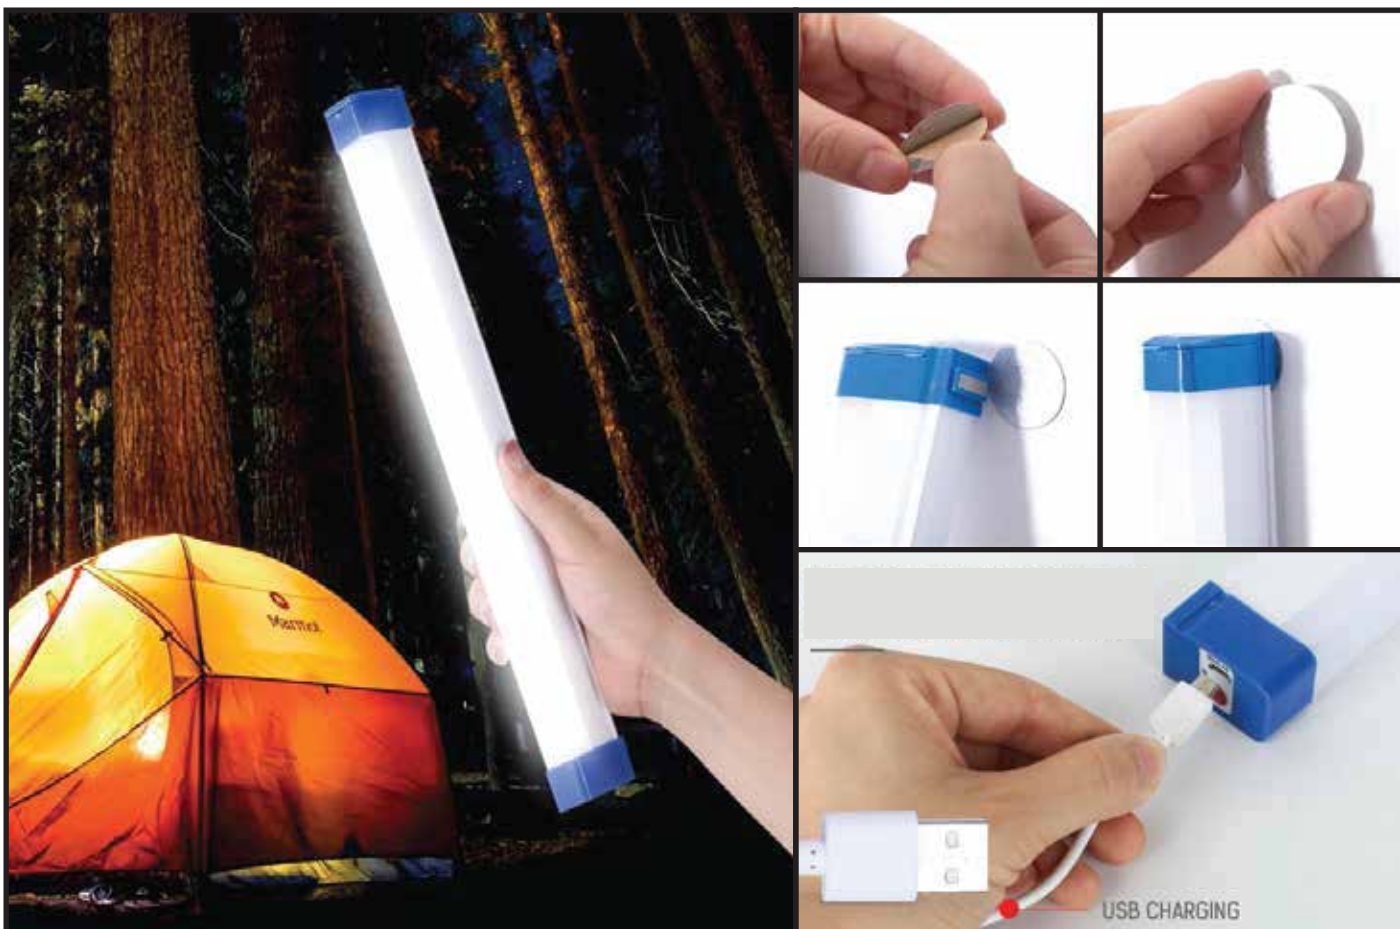

LED 5V USB RECHARGEABLE TUBE

Model :	LED 5V USB RECHARGEABLE TUBE
Power :	30W / 60W / 90W
Size :	170mm (30W) / 320mm (60W) / 510mm (90W)
Colour Temperature :	Daylight (White)
Remark :	4 Switch Type Light Press 5s for Flashing USB Emergency