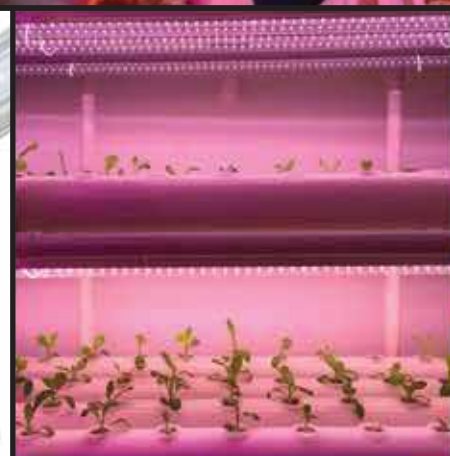

LED T5 PLANT GROWTH TUBE

Model :	LED T5 Plant Growth Tube (2FT / 4FT)
Power :	9W (2FT) / 14W (3FT) / 18W (4FT)
Length :	600mm / 900mm / 1200mm
Input Voltage :	176-265V
Colour Temperature :	Pink
Others :	Full Spectrum