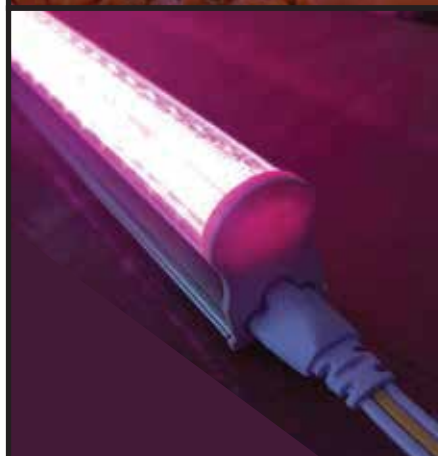

LED T5 PLANT GROWTH TUBE

Model :	LED T5 Plant Growth Tube (2FT / 4FT)
Power :	9W (2FT) / 14W (3FT) / 18W (4FT)
Length :	600mm / 900mm / 1200mm
Input Voltage :	176-265V
Colour Temperature :	Pink
Others :	Full Spectrum