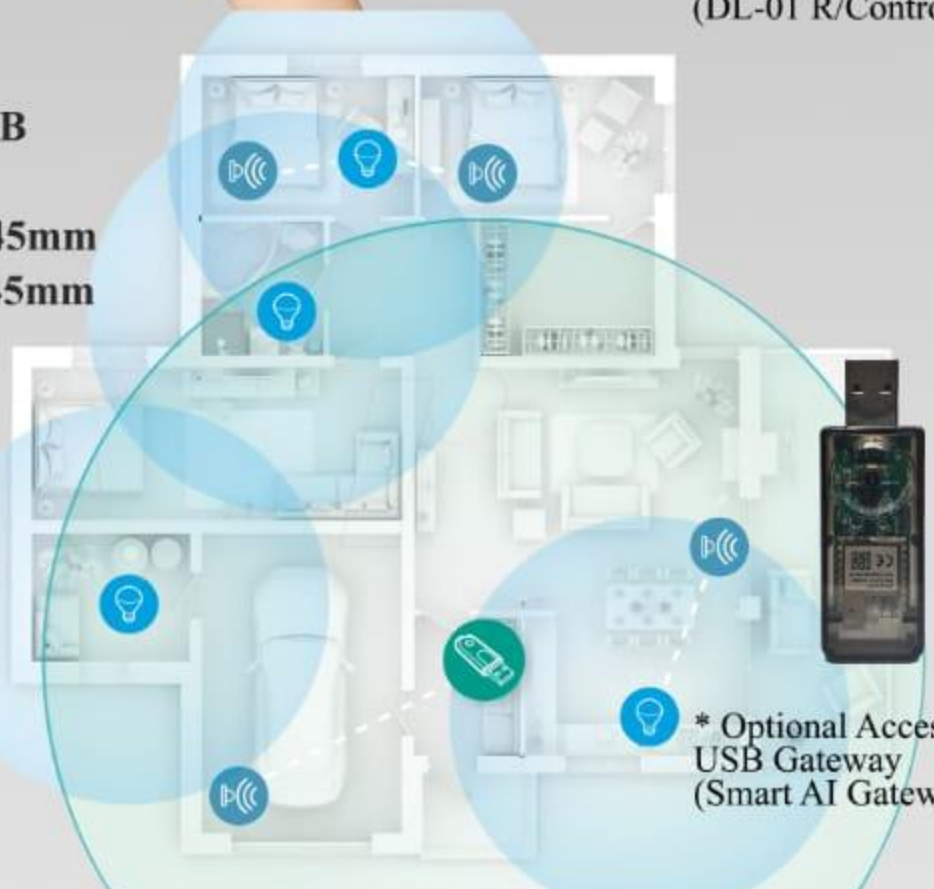

Wattage : 12W / 18W

Power Factor : 0.6Pf

Beam Angle : 120°

Lifespan : 25,000hrs

Colour Temp. : 2700K-6500K + RGB

Lumen : 1200lm / 1800lm

Size : 12W = Ø145mm H 45mm
18W = Ø175mm H 45mm

Cut Out Size : 12W = Ø115mm
18W = Ø145mm

CRI : RA90>

Input Current : 220-240V~50/60Hz

* Optional Accessories
Remote Control
(DL-01 R/Control)

* Optional Accessories
USB Gateway
(Smart AI Gateway)