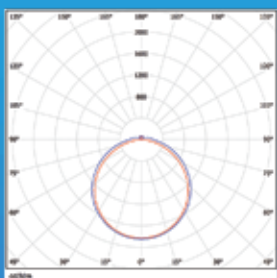

220-240V

25,000hrs

60W

IP 20

100%
Instant
Full Light

100,000x

Model No.	Watts (W)	PF	Luminous Flux (3000K/ 4000K & 6500K)	Lifetime (h)	Beam Angle	CRI	Dimension (mm)	Qty/ Ctn
MXL2121	60W	0.9	5400/6000lm	25,000	120°	≥80	Ø1196*30*52	20