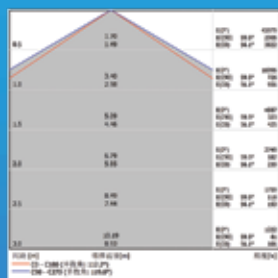

220-240V

25,000hrs

60W

IP 20

100%
Instant
Full Light

100,000x

Model No.	Watts (W)	PF	Luminous Flux (3000K/ 4000K & 6500K)	Lifetime (h)	Beam Angle	CRI	Dimension (mm)	Qty/ Ctn
MXL2121	60W	0.9	5400/6000lm	25,000	120°	≥80	Ø1196*30*52	20