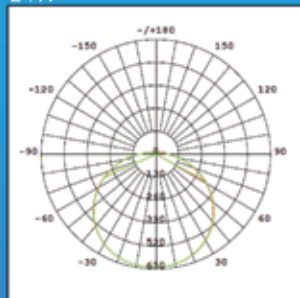

CLASS II

CRI ≥80

MEGAMAN® Ceiling Light

Applications

- Bedroom
- Living room
- Balcony
- Corridor
- Office

Day Light
6500K

Warm White
3000K

Neutral White
4000K

3IN1 COLOR

24W

36W

Model No.	Watts (W)	PF	Luminous Flux (6500K/ 3IN1)	Lifetime (h)	Beam Angle	CRI	Dimension (mm)	Qty/ Ctn
MXL1075	24W	0.5	2400lm (6500K)	25,000	120°	≥80	Ø290*33	20
MXL1075	24W	0.5	2160/2400lm (3IN1)	25,000	120°	≥80	Ø290*33	20
MXL1075	36W	0.9	3600lm (6500K)	25,000	120°	≥80	Ø350*35	10
MXL1075	36W	0.9	3240/3600lm (3IN1)	25,000	120°	≥80	Ø350*35	10