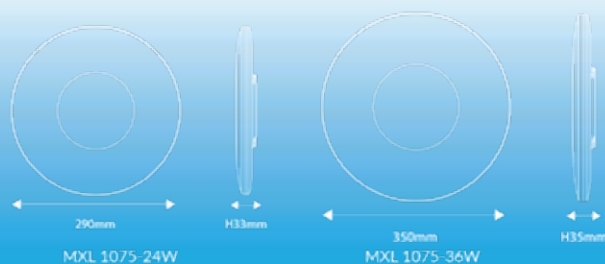

LED Indoor Lighting

MEGAMAN®

Ceiling Light

MXL 1075

6500K/ 3IN1 COLOR

220-240V

25,000hrs

IP 40

CLASS II

CRI ≥80

MEGAMAN® Ceiling Light

Applications

- Bedroom
- Living room
- Balcony
- Corridor
- Office

Day Light
6500K

Warm White
3000K

Neutral White
4000K

3IN1 COLOR

24W

36W

Model No.	Watts (W)	PF	Luminous Flux (6500K/ 3IN1)	Lifetime (h)	Beam Angle	CRI	Dimension (mm)	Qty/ Ctn
MXL1075	24W	0.5	2400lm (6500K)	25,000	120°	≥80	Ø290*33	20
MXL1075	24W	0.5	2160/2400lm (3IN1)	25,000	120°	≥80	Ø290*33	20
MXL1075	36W	0.9	3600lm (6500K)	25,000	120°	≥80	Ø350*35	10
MXL1075	36W	0.9	3240/3600lm (3IN1)	25,000	120°	≥80	Ø350*35	10