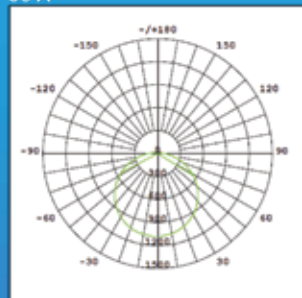

CLASS II

CRI ≥80

MEGAMAN® Ceiling Light

Applications

- Bedroom
- Living room
- Balcony
- Corridor
- Office

Day Light
6500K

Warm White
3000K

Neutral White
4000K

3IN1 COLOR

24W

36W

Model No.	Watts (W)	PF	Luminous Flux (6500K/ 3IN1)	Lifetime (h)	Beam Angle	CRI	Dimension (mm)	Qty/ Ctn
MXL1075	24W	0.5	2400lm (6500K)	25,000	120°	≥80	Ø290*33	20
MXL1075	24W	0.5	2160/2400lm (3IN1)	25,000	120°	≥80	Ø290*33	20
MXL1075	36W	0.9	3600lm (6500K)	25,000	120°	≥80	Ø350*35	10
MXL1075	36W	0.9	3240/3600lm (3IN1)	25,000	120°	≥80	Ø350*35	10