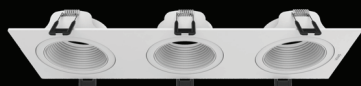

Easy maintenance

Modular structure, the components can be disassembled and replaced by hand