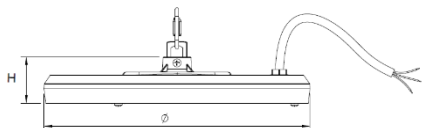

HB30 LED Highbay

Features:

- **Long lifetime/10 years***
  With reliable design, IP65 & IK08 (*12hrs/day)
- **Stable performance in poor grid environment**
  Max 4KV surge protection
- **High efficiency and energy saving**
  Lumen efficiency 100lm/w
- **Durable Material & Good Dissipation**
  Die-casting aluminum housing
- **Slim body design, saving shipping cost**
  20GP can load around 3000pcs, largely save the freight
- **Easy install & maintenance**

Application:

- General industry application: factory, warehouse, distribution center
- Indoor sport hall
- Other high ceiling indoor applications

Certification: