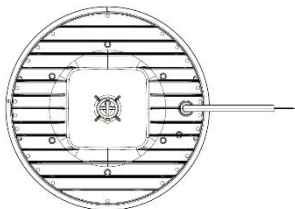

HB30 LED Highbay

Features:

- 
Long lifetime/10 years*
 With reliable design, IP65 & IK08 (*12hrs/day)
- 
Stable performance in poor grid environment
 Max 4KV surge protection
- 
High efficiency and energy saving
 Lumen efficiency 100lm/w
- 
Durable Material & Good Dissipation
 Die-casting aluminum housing
- 
Slim body design, saving shipping cost
 20GP can load around 3000pcs, largely save the freight
- 
Easy install & maintenance

Photometry			
Power(W)	100W	150W	200W
CCT	4000/6500K		
Light Output(lm)	10000	15000	20000
Lumen Efficiency(lm/W)	100lm/W		
CRI	≥80		
Beam Angle	90°	70°	70°
Optics Material	PC		

Mechanical			
Power(W)	100W	150W	200W
Luminaire Size (Φ* H mm)	260*46	280*48	320*48
Luminaire Weight(Kg)	1.15	1.4	1.7
Finishing Color	Black		
IP/ IK Rate	IP65 IK08		
Base and Body Materials	Die casting aluminum		
Cable	350mm (VDE, 3* 1.0mm ²)		
Working Temperature	-20~40℃		
Storage Temperature	-20~60℃		
Installation methods	Suspension / Pole mount (φ20, M20*1.5M)		
Lifetime(H)	40000hrs		
Certification	CE/ CB/ TISI/ EMC		