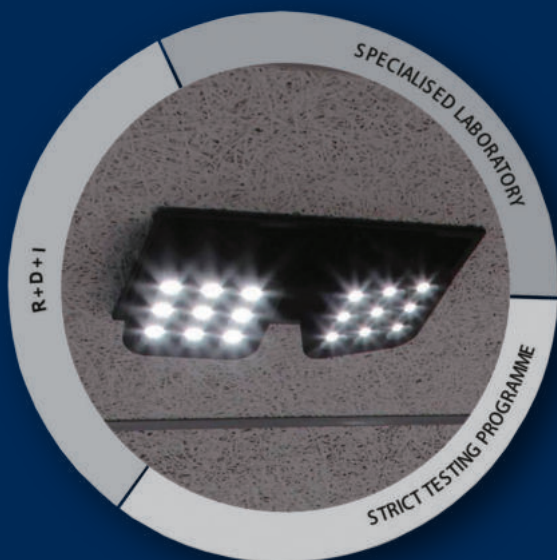

LED lighting solutions 2019