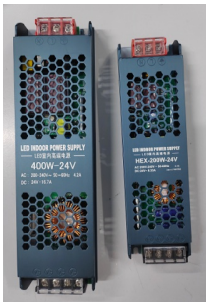

**A00041****DC-12V-STRIP DRIVER**

Spec.	Qty/Ctn	Color	SIZE
12V-DRIVE-60W--长条静音款		/	
12V-DRIVE-150W-长条静音款		/	
12V-DRIVE-200W-长条静音款		/	
12V-DRIVE-300W-长条静音款		/	
12V-DRIVE-400W-长条静音款		/	

**A00038****DC--COB LIGHT STRIP**

Spec.	Qty/Ctn	Color	SIZE
NT-12V-COB-300D		DL/WW/CW	5M/PCS
NT-24V-COB-320D		DL/WW/CW	10M/ROLL

**A026**

Spec.	Qty/Ctn	Color	SIZE
12V-STRIP DEIVER-60W-HJG			
12V-STRIP DEIVER-100W-HJ G			
12V-STRIP DEIVER-200W-HJ G			
24V-STRIP DEIVER-60W-HJG			
24V-STRIP DEIVER-100W-HJ G			
24V-STRIP DEIVER-200W-HJ G			
24V-STRIP DEIVER-400W-HJ G			

**A030****STRIP DRIVER**

Spec.	Qty/Ctn	Color	SIZE
LED STRIP DRIVER-LVD-200 W	50		