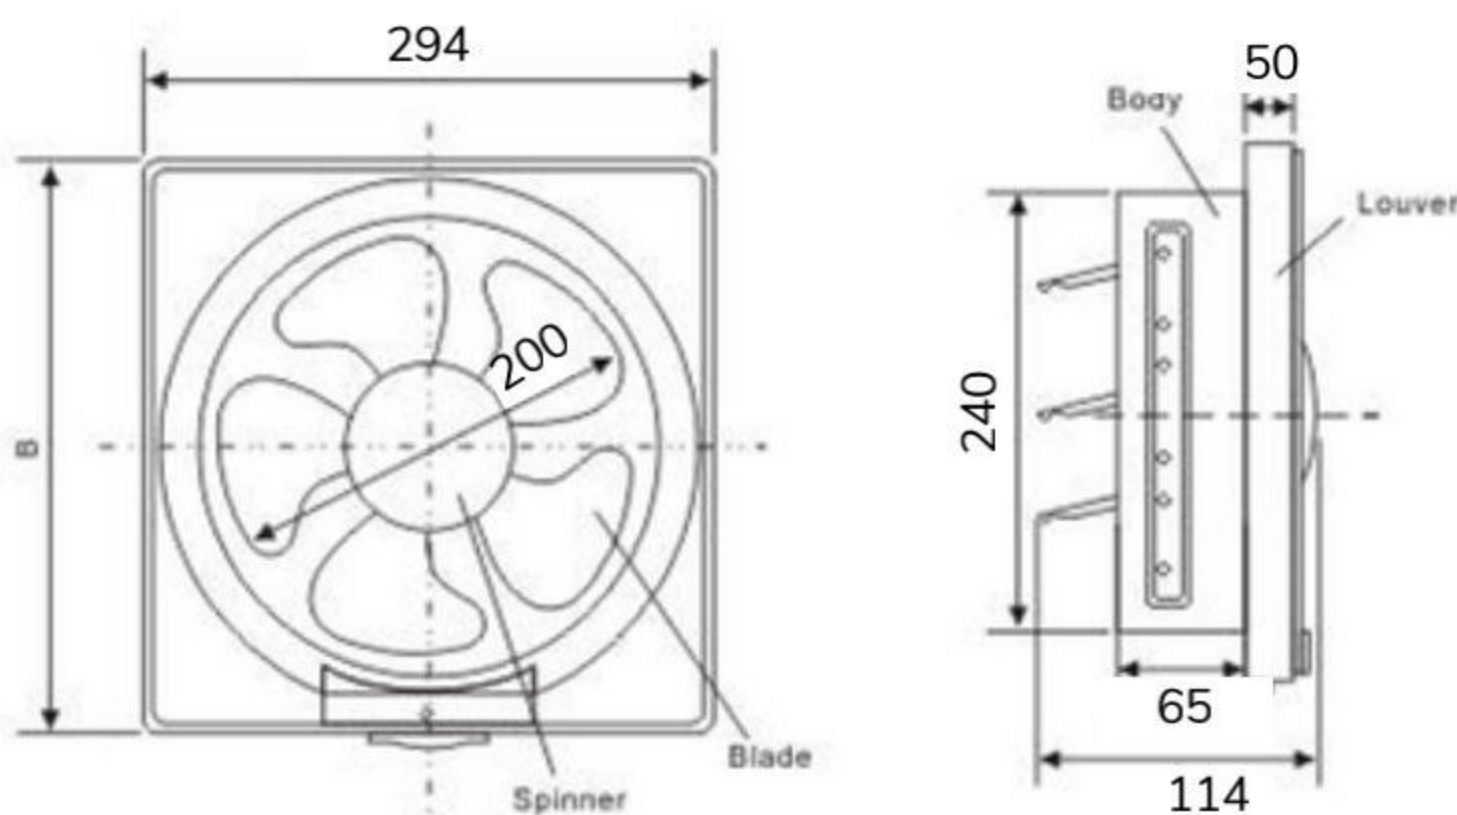

WALL EXHAUST FAN

WFM-200

8" Wall Exhaust Fan

Application

Vol. / Freq	220-240V/50-60Hz	Packaging Size	75.8*31.4*32.4
Power	28W	Cut-Out Size	15-20m ²
		Qty Per Ctn	6

WORLD CLASS FEATURES

- Powerful Performance [High air delivery]
- Synergetic Aesthetics [Available in a range of designer shades]
- Rust-free Fan [Made of special grade plastic]
- Great value for money [Unparalleled cost v/s value in it's class]
- Ideal for kitchens and bathrooms

Product Size

Fans are the perfect accessories to enhance your interiors and complement your lifestyle.

- ✓ Elegant Design
- ✓ Modern Technology
- ✓ High Pressure & Low Noise
- ✓ Silicon Steel Motor
- ✓ 100% Pure Cooper Winding