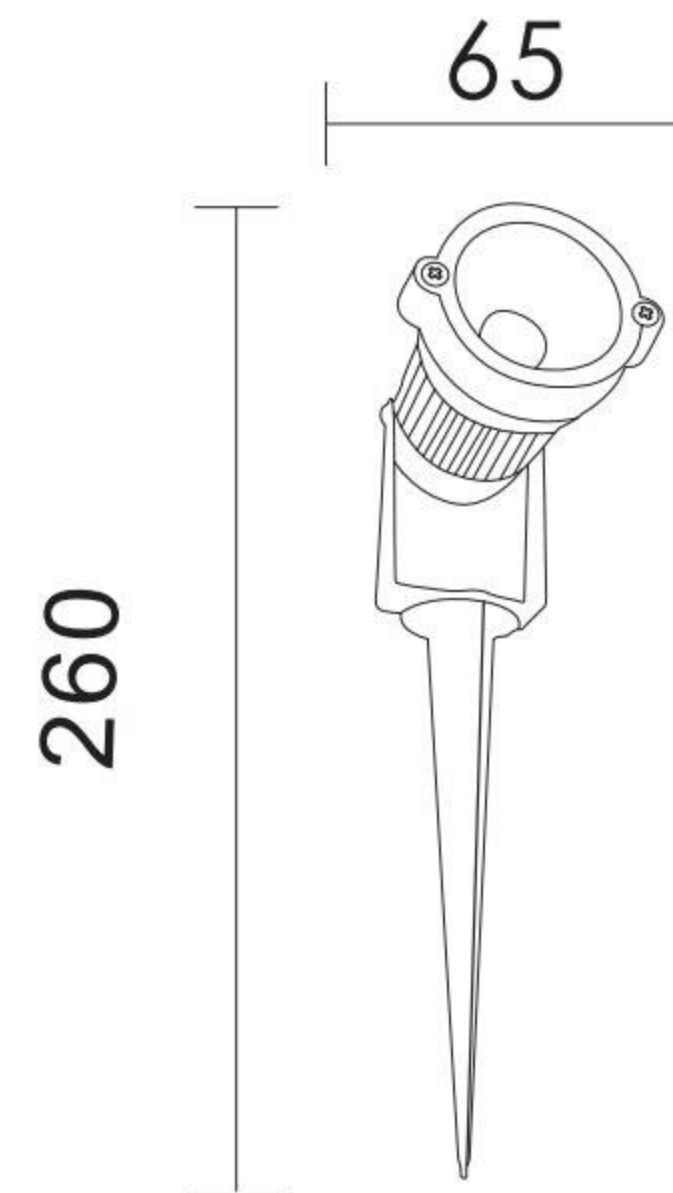

LED GARDEN LIGHT

EB GL65C01

Dustproof

Rainproof

Anti-mosquito

Watt

5W

Input Voltage:

AC85-265V

Max Luminaire Efficiency:

$\geq 75\text{Lm/w}(\pm 5\%)$

CCT:

3000K/6000K

CRI:

$\geq 80(\pm 2)$

LED Chip QTY

Epistar cob/1pc

Body Dimension(mm):

$\Phi 65 * H260$

IP Rating:

IP66

Body Colour:

Black

Material: