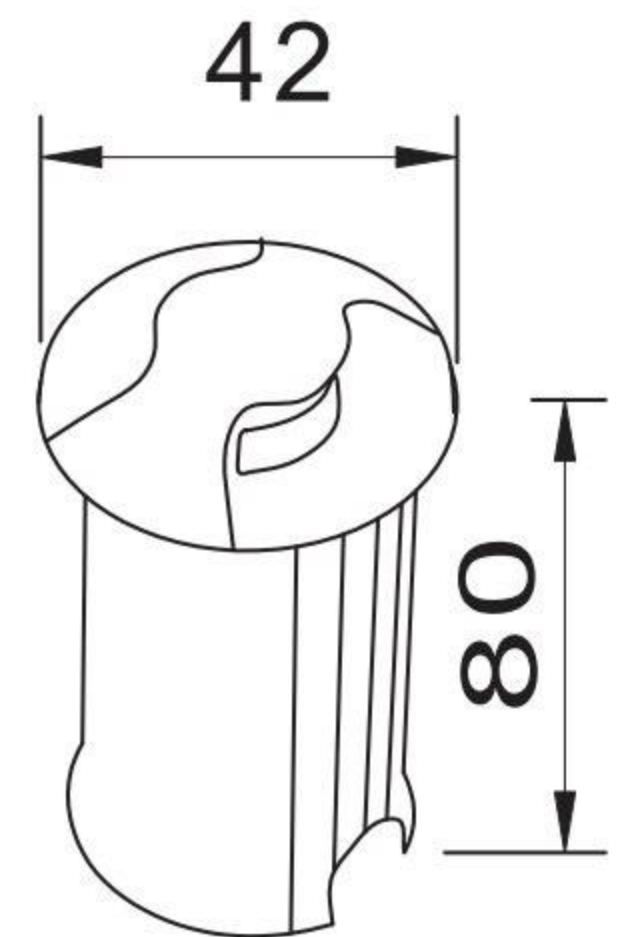

LED INGROUND LIGHT

EB-DMR42(B)

Dustproof

Rainproof

Anti-mosquito

Watt

1W

Input Voltage:
Max Luminaire Efficiency:
CCT:
CRI:
LED Chip QTY
Body Dimension(mm):
IP Rating:
Body Colour:
Material:
Lifespan:
Ambient Temperature:

AC85-265V
≥ 75Lm/w(±5%)
3000K
≥ 80(±2)
Osram 3030/1pc
Φ42*H80
Ip66
Black
Aluminium
30000Hrs
– 25°C ~ +55 °C

Product Overview

Application:

Grass square garden etc...