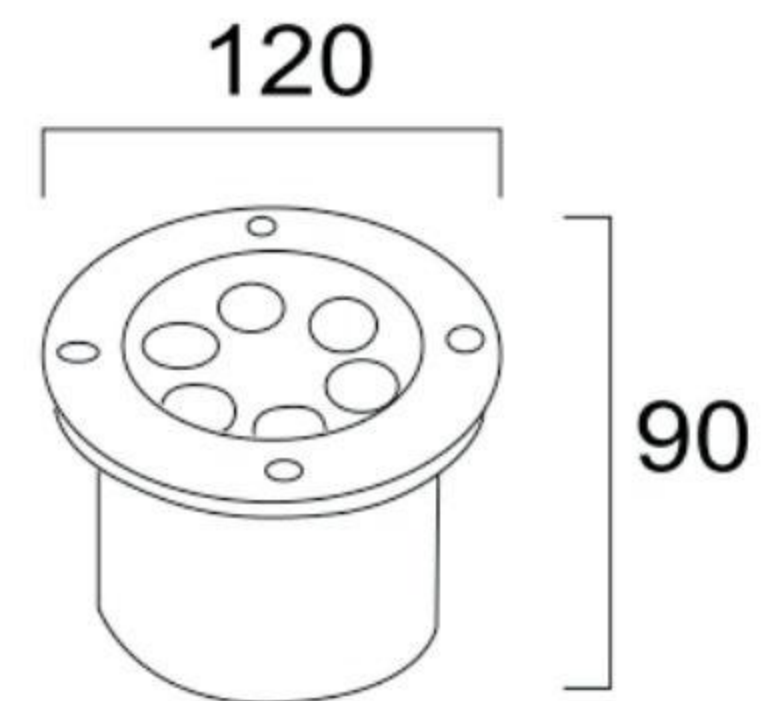

LED INGROUND LIGHT

EB-DM120

Dustproof

Rainproof

Anti-mosquito

Watt

5W

Input Voltage:
Max Luminaire Efficiency:
CCT:
CRI:
LED Chip QTY
Body Dimension(mm):
IP Rating:
Body Colour:
Material:
Lifespan:
Ambient Temperature:

AC85-265V
≥ 75Lm/w(±5%)
3000K
≥ 80(±2)
Bridgelux/1pc
Φ 120*H90
Ip67
Black
Stainless steel+Aluminium
30000Hrs
- 25°C ~ +55 °C

Product Overview

Application:

Grass square garden etc...