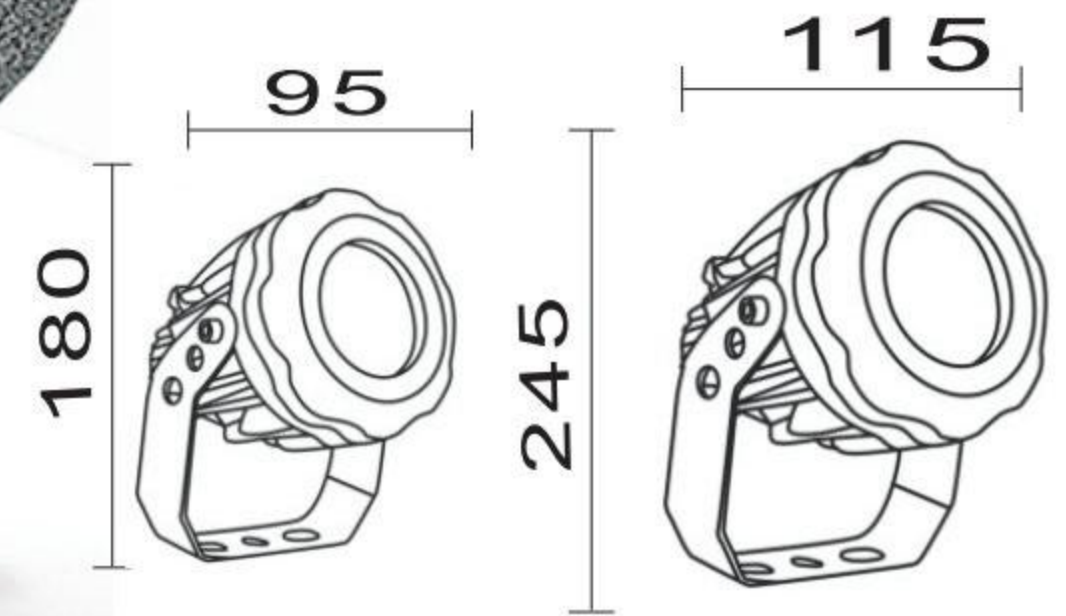

LED SPOT LIGHT

EB-SL95 EB-SL115

Dustproof

Rainproof

Anti-mosquito

Watt	10W	20W
Input Voltage:	AC85-265V	AC85-265V
Max Luminaire Efficiency:	$\geq 75\text{Lm/w}(\pm 5\%)$	$\geq 75\text{Lm/w}(\pm 5\%)$
CCT:	3000K	3000K
CRI:	$\geq 80(\pm 2)$	$\geq 80(\pm 2)$
LED Chip QTY	Epistar cob/1pc	Epistar cob/1pc
Body Dimension(mm):	$\Phi 95 * H180$	$\Phi 115 * H245$
IP Rating:	IP66	IP66
Body Colour:	Black	Black
Material:	Aluminium	Aluminium
Lifespan:	30000Hrs	30000Hrs
Ambient Temperature:	$-25^{\circ}\text{C} \sim +55^{\circ}\text{C}$	$-25^{\circ}\text{C} \sim +55^{\circ}\text{C}$

Product Overview

Application:

Grass square garden etc...