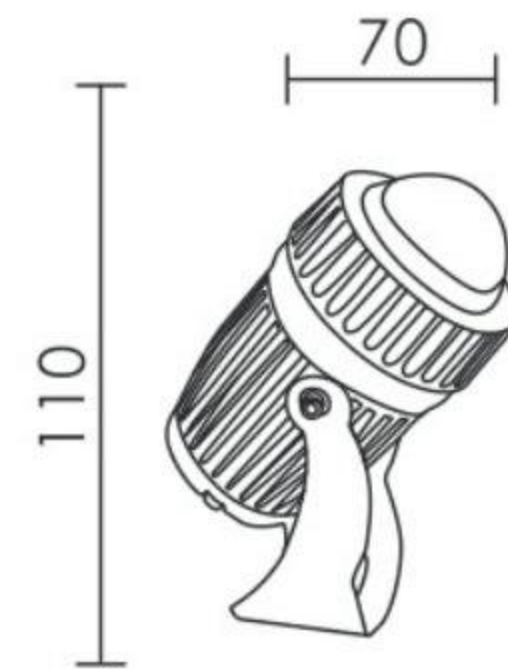

LED SPOT LIGHT

EB-SL70

Dustproof

Rainproof

Anti-mosquito

Watt

10W

Input Voltage:
Max Luminaire Efficiency:
CCT:
CRI:
LED Chip QTY
Body Dimension(mm):
IP Rating:
Body Colour:
Material:
Lifespan:
Ambient Temperature:

AC85-265V
 $\geq 75\text{Lm/w}(\pm 5\%)$
3000K
 $\geq 80(\pm 2)$
CREE/1pc
 $\Phi 70 * H110$
Ip66
Black
Aluminium
30000Hrs
 $- 25^{\circ}\text{C} \sim +55^{\circ}\text{C}$

Product Overview

Application:

Grass square garden etc...