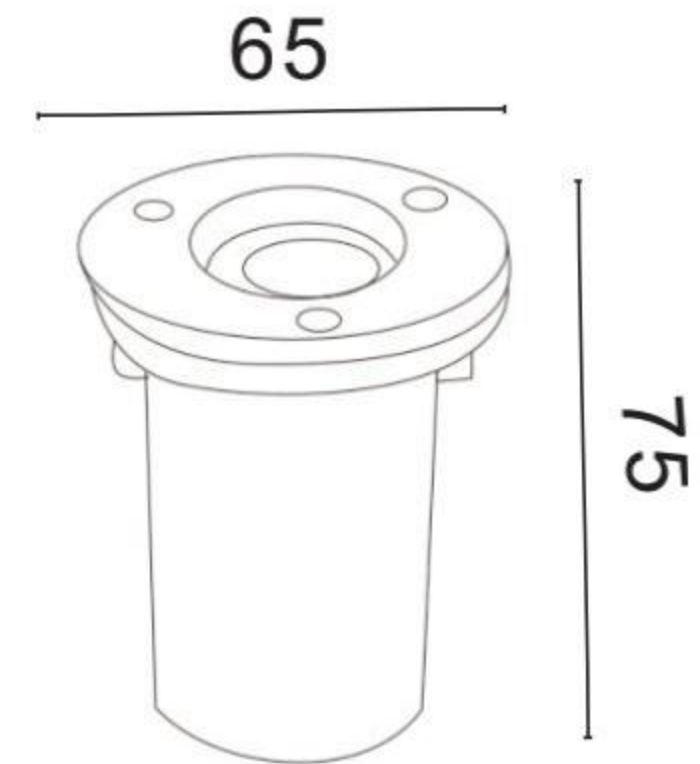

LED INGROUND LIGHT

**EB-DM65**

Dustproof

Rainproof

Anti-mosquito

**Watt**

**1W**

Input Voltage:  
Max Luminaire Efficiency:  
CCT:  
CRI:  
LED Chip QTY  
Body Dimension(mm):  
IP Rating:  
Body Colour:  
Material:  
Lifespan:  
Ambient Temperature:

AC85-265V  
≥ 75Lm/w(±5%)  
3000K  
≥ 80(±2)  
Bridgelux/1pc  
Φ 65\*H75  
Ip67  
Black  
Stainless steel+Aluminium  
30000Hrs  
- 25°C ~ +55 °C

**Product Overview**

**Application:**

Grass square garden etc...