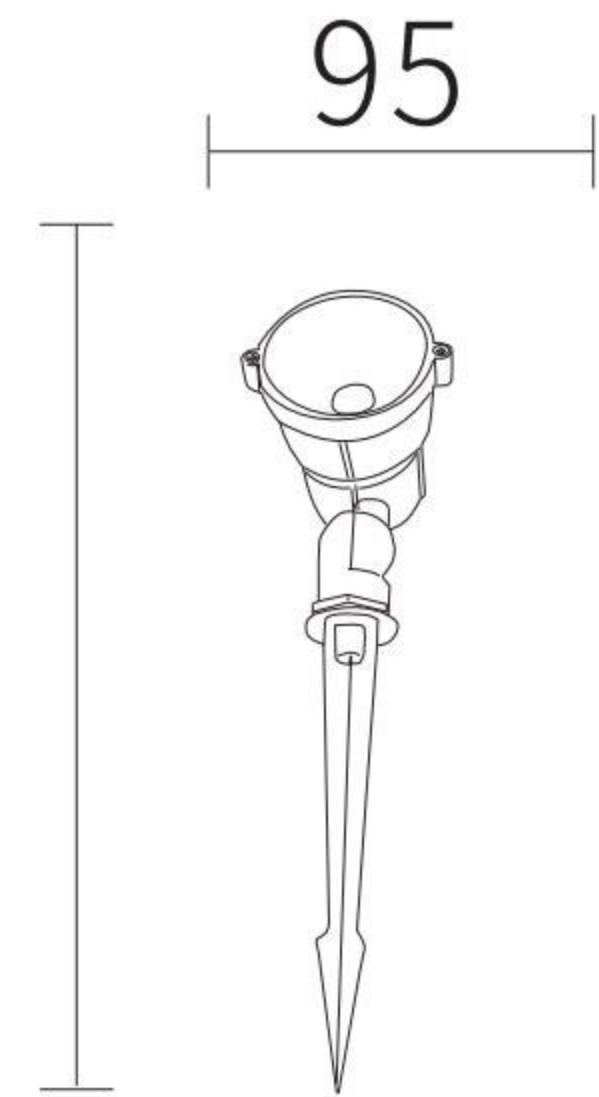

LED GARDEN LIGHT

EB GL95C02

Dustproof

Rainproof

Anti-mosquito

393

Watt

12W

Input Voltage:
Max Luminaire Efficiency:
CCT:
CRI:
LED Chip QTY
Body Dimension(mm):
IP Rating:
Body Colour:
Material:
Lifespan:
Ambient Temperature:

AC85-265V
≥ 75Lm/w(±5%)
3000K
≥ 80(±2)
Epistar cob/1pc
Φ 95*H393
IP66
Black
Aluminium
30000Hrs
- 25°C ~ +55 °C