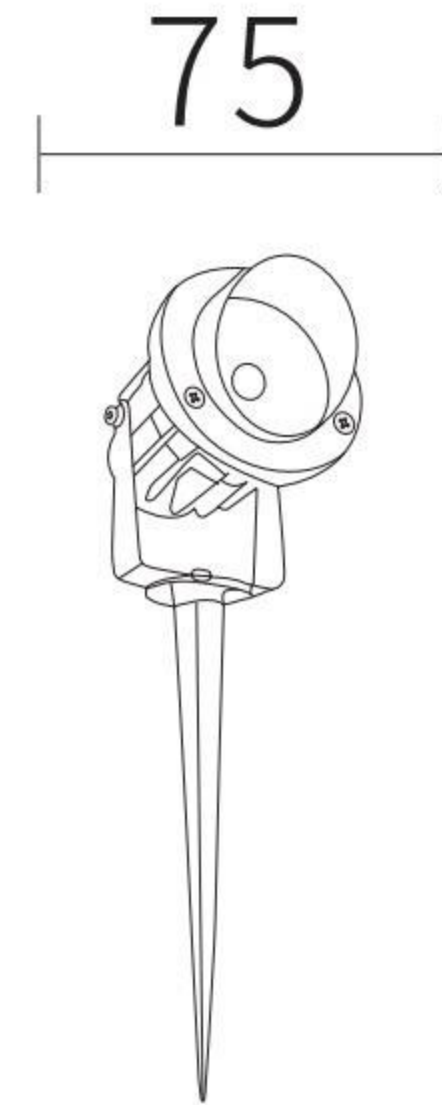

LED GARDEN LIGHT

EB GL75C02

Dustproof

Rainproof

Anti-mosquito

260

75

Watt

7W

Input Voltage:	AC85-265V
Max Luminaire Efficiency:	≥ 75Lm/w(±5%)
CCT:	3000K/6000K
CRI:	≥ 80(±2)
LED Chip QTY	Epistar cob/1pc
Body Dimension(mm):	Φ75*H260
IP Rating:	IP66
Body Colour:	Black
Material:	Aluminium
Lifespan:	30000Hrs
Ambient Temperature:	-25℃ ~ +55℃