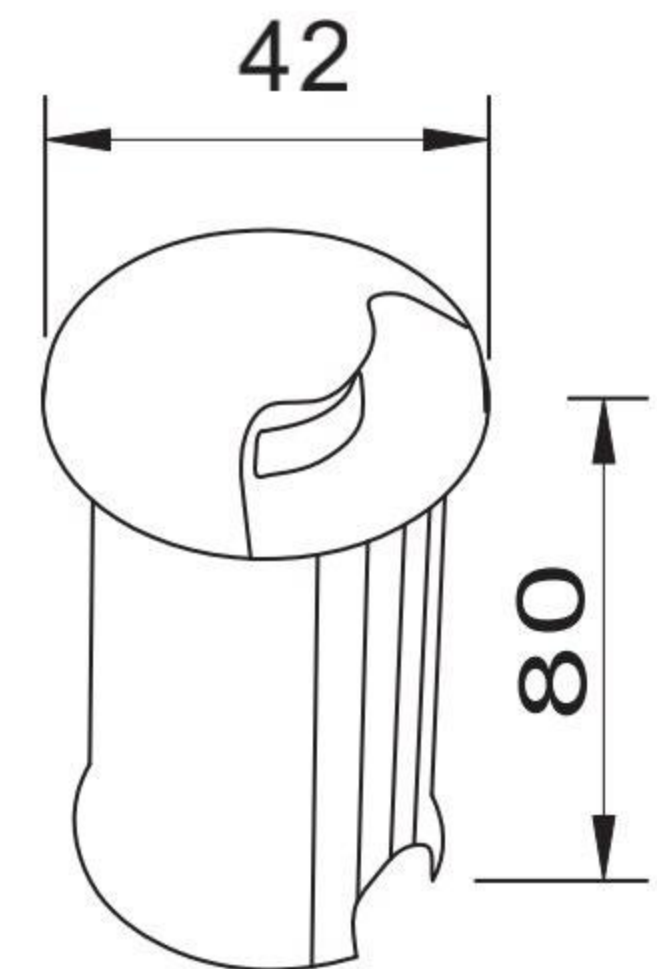

LED INGROUND LIGHT

EB-DMR42(A)

Dustproof

Rainproof

Anti-mosquito

Watt

1W

Input Voltage:
Max Luminaire Efficiency:
CCT:
CRI:
LED Chip QTY
Body Dimension(mm):
IP Rating:
Body Colour:
Material:
Lifespan:
Ambient Temperature:

AC85-265V
≥ 75Lm/w(±5%)
3000K
≥ 80(±2)
Osram 3030/1pc
Φ42*H80
Ip67
Black
Aluminium
30000Hrs
- 25°C ~ +55 °C

Product Overview

Application:

Grass square garden etc...