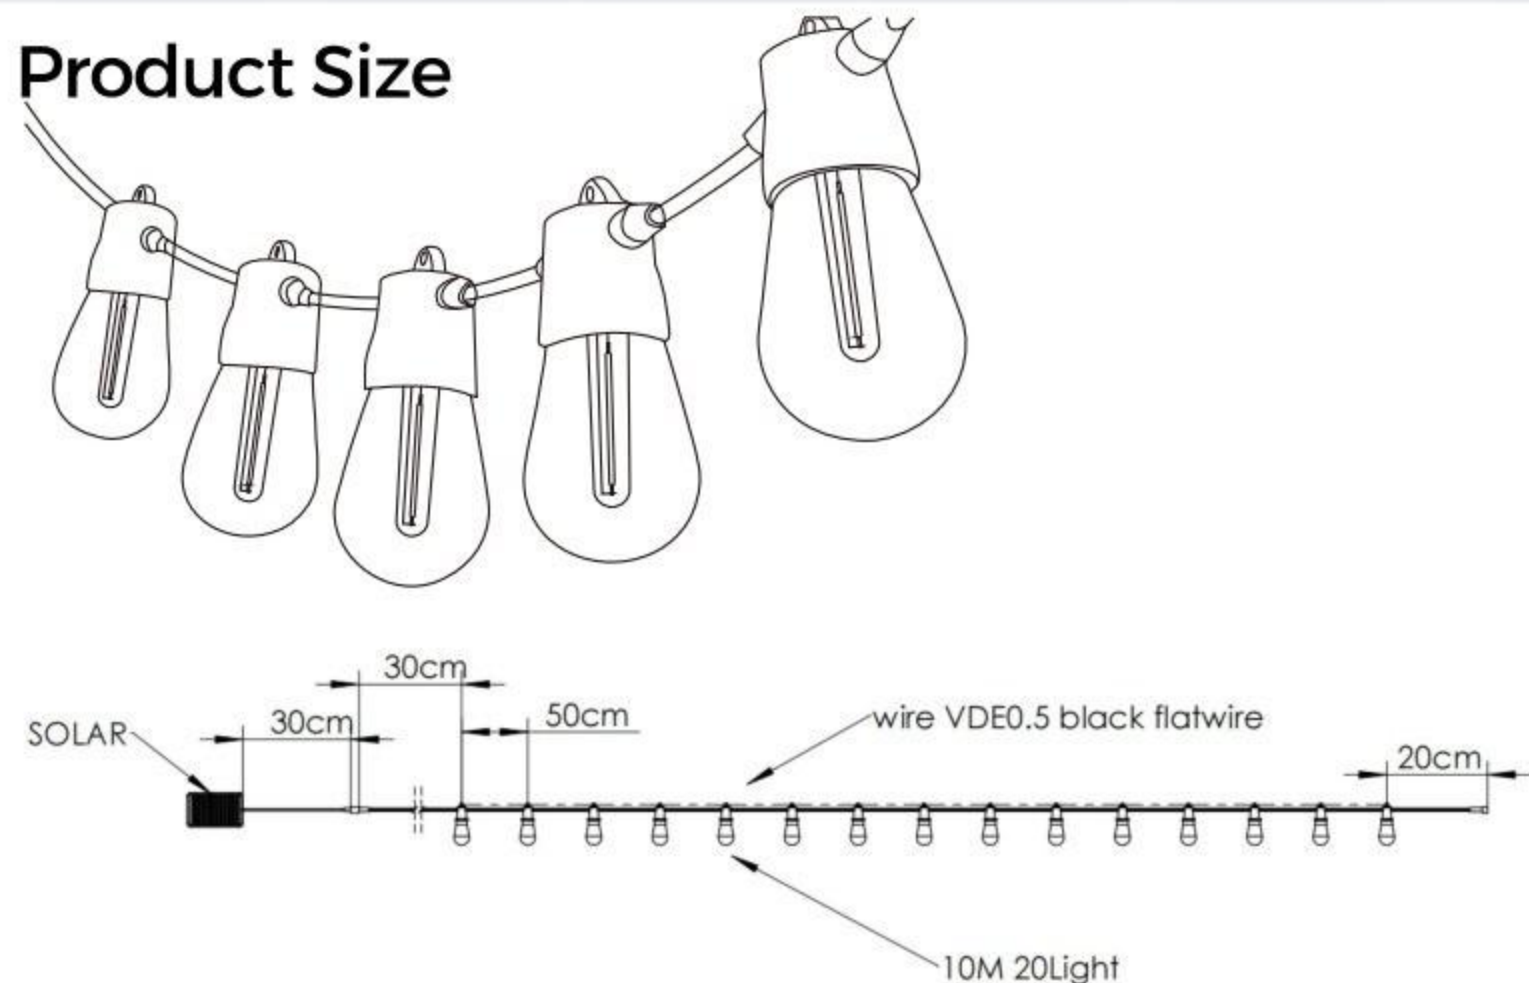

S14 LAMP STRING

S14-20RD-Solar

10m S14 Solar Lamp String

Application

Outdoors

Courtyard

Decorate

Vol. / Freq **Solar panel**
Lighting Mode **Constant Light**
Light Time **8 hours ≤**

Product Size **10 meters and 20 lights**
Lumen **10-15Lm/W**
Product N.W. **1.25Kg**

WORLD CLASS FEATURES

- Conserve energy [0 electricity bill]
- Waterproof [IP44]
- Fire-retardant wire string [Made of PP/PC plastic]
- Great value for money [Unparalleled cost v/s value in it's class]
- Ideal for indoor and outdoor decoration and lighting

Product Size

Lamp string are the perfect accessories to enhance the atmosphere and complement your lifestyle.

- ✓ Warm light design
- ✓ Easy to carry and replace
- ✓ Solar power supply & USB charging
- ✓ Material safety
- ✓ 100% Pure Cooper Winding