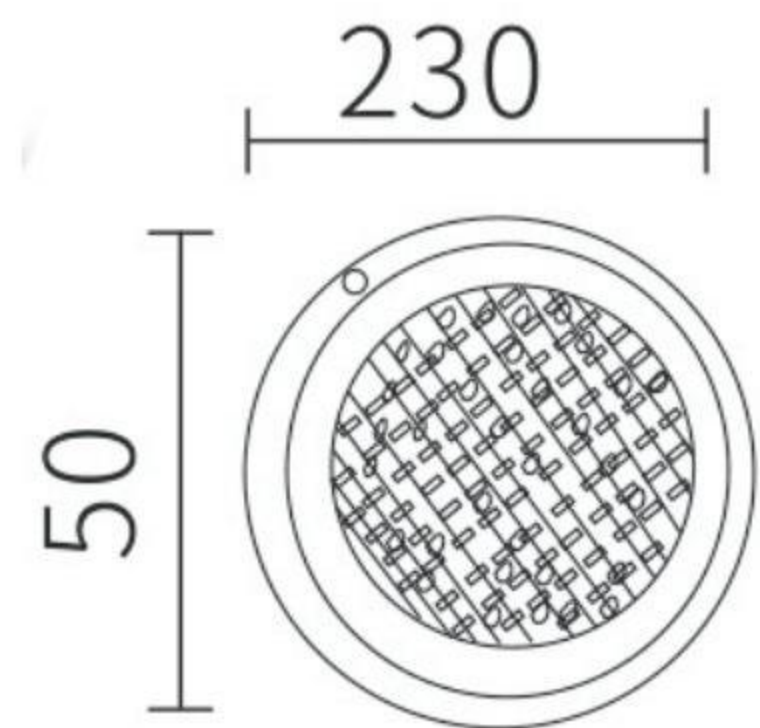

LED POOL LIGHT

EB-PL230-SF

Dustproof

Waterproof

Anti-mosquito

Watt	24W	24W
Input Voltage:	AC/DC12V/24V	AC/DC12V/24V
Max Luminaire Efficiency:	$\geq 80\text{Lm/w}(\pm 5\%)$	$\geq 80\text{Lm/w}(\pm 5\%)$
CCT:	3000K	RGB
CRI:	$\geq 80(\pm 2)$	$\geq 80(\pm 2)$
LED Chip QTY	Epistar SMD/54pcs	Epistar SMD/54pcs
Body Dimension(mm):	$\Phi 230 * H50$	$\Phi 230 * H50$
IP Rating:	Ip68	Ip68
Body Colour:	White	White
Material:	304 stainless steel	304 stainless steel
Lifespan:	30000Hrs	30000Hrs
Ambient Temperature:	$-25^{\circ}\text{C} \sim +55^{\circ}\text{C}$	$-25^{\circ}\text{C} \sim +55^{\circ}\text{C}$