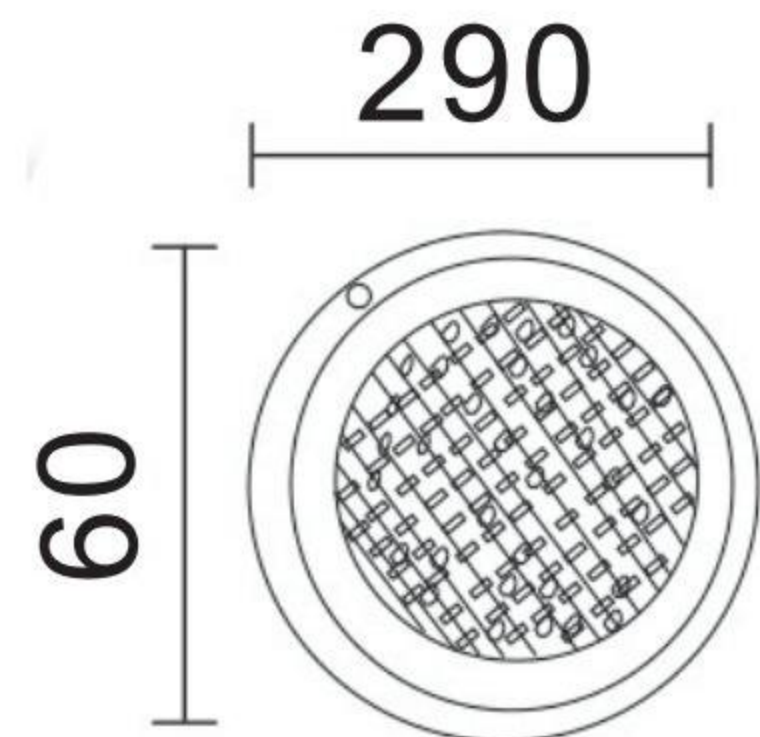

LED POOL LIGHT

EB-PL290-SF

Dustproof

Waterproof

Anti-mosquito

Watt	30W	30W
Input Voltage:	AC/DC12V/24V	AC/DC12V/24V
Max Luminaire Efficiency:	$\geq 80\text{Lm/w}(\pm 5\%)$	$\geq 80\text{Lm/w}(\pm 5\%)$
CCT:	3000K	RGB
CRI:	$\geq 80(\pm 2)$	$\geq 80(\pm 2)$
LED Chip QTY	Epistar SMD/54pcs	Epistar SMD/54pcs
Body Dimension(mm):	$\Phi 290 * H60$	$\Phi 290 * H60$
IP Rating:	Ip68	Ip68
Body Colour:	White	White
Material:	304 stainless steel	304 stainless steel
Lifespan:	30000Hrs	30000Hrs
Ambient Temperature:	$-25^{\circ}\text{C} \sim +55^{\circ}\text{C}$	$-25^{\circ}\text{C} \sim +55^{\circ}\text{C}$