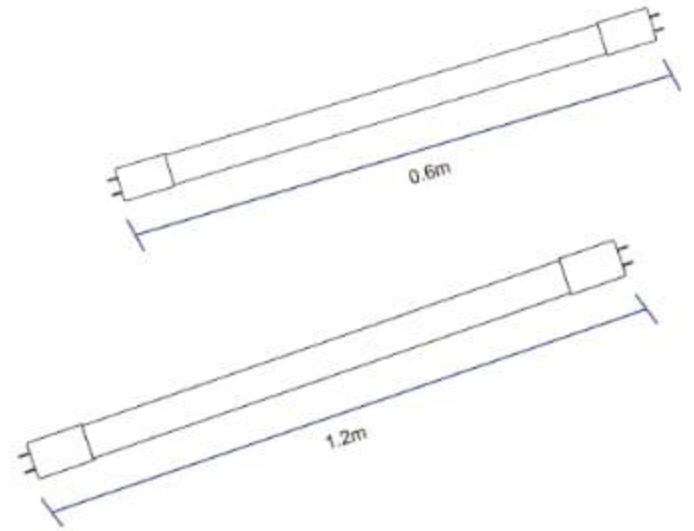

T8 LED Glass Tube

Specification

Item NO.	Watt	Colour Temp	Lumen	Voltage	Power Factor	SIZE(mm)	QTY
LKG-9	9W	3000K/4000K/6500K	950lm	175V-250V	0.5	600mm	30
LKG-20	20W	3000K/4000K/6500K	2200lm	175V-250V	0.5	1200mm	30