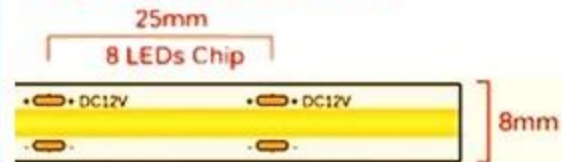

### CUTTABLE

The rest LED strip can work normally

### SPECIFICATION

ITEM	<b>COB LED STRIP</b>
MODEL	5M12V-C320L
POWER/m	10W/ Meter
POWER FACTOR	>0.9
IP RATE	IP20
BEAM ANGLE	180°
FREQUENCY	50/60Hz
OPERATING	-20C – 45C
CCT	3000K / 4000K
DIMENSION	8MM X 5M
QTY / CTN	100