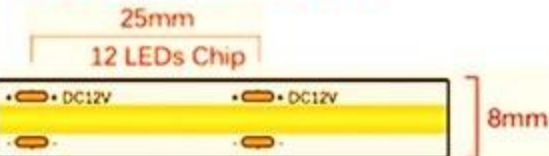

### CUTTABLE

The rest LED strip can work normally

### SPECIFICATION

ITEM	COB LED STRIP
MODEL	5M12V-C480L
POWER/m	11W/ Meter
POWER FACTOR	>0.9
IP RATE	IP20
BEAM ANGLE	180°
FREQUENCY	50/60Hz
OPERATING	-20C – 45C
CCT	3000K / 4000K
DIMENSION	8MM X 5M
QTY / CTN	100