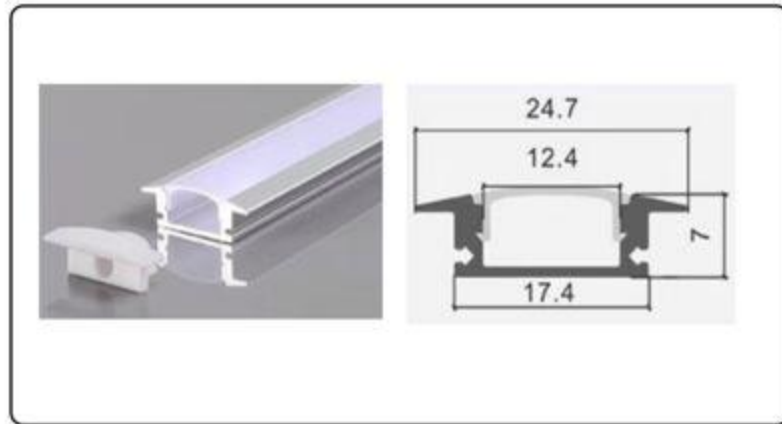

Effect of decoration

ITEM NO: EB-AL509
Size(Product): L17.4mm*7mm
Material:Aluminum

ITEM NO: EB-AL508
Size(Product): L17.4mm*7mm
Material:Aluminum