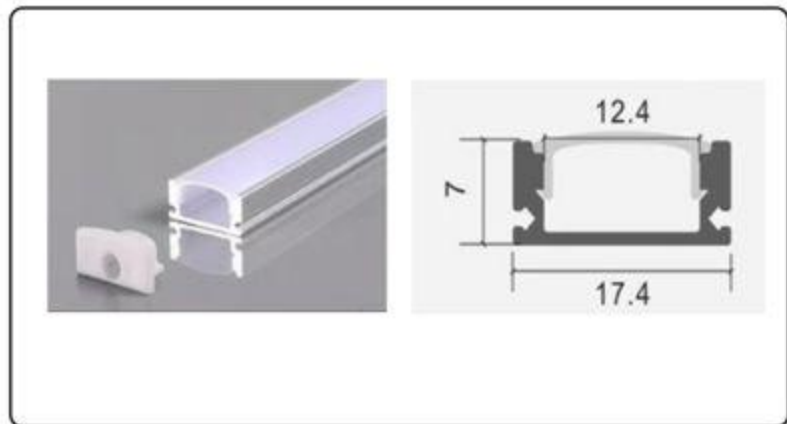

Effect of decoration

ITEM NO: EB-AL509
Size(Product): L17.4mm*7mm
Material:Aluminum

ITEM NO: EB-AL508
Size(Product): L17.4mm*7mm
Material:Aluminum