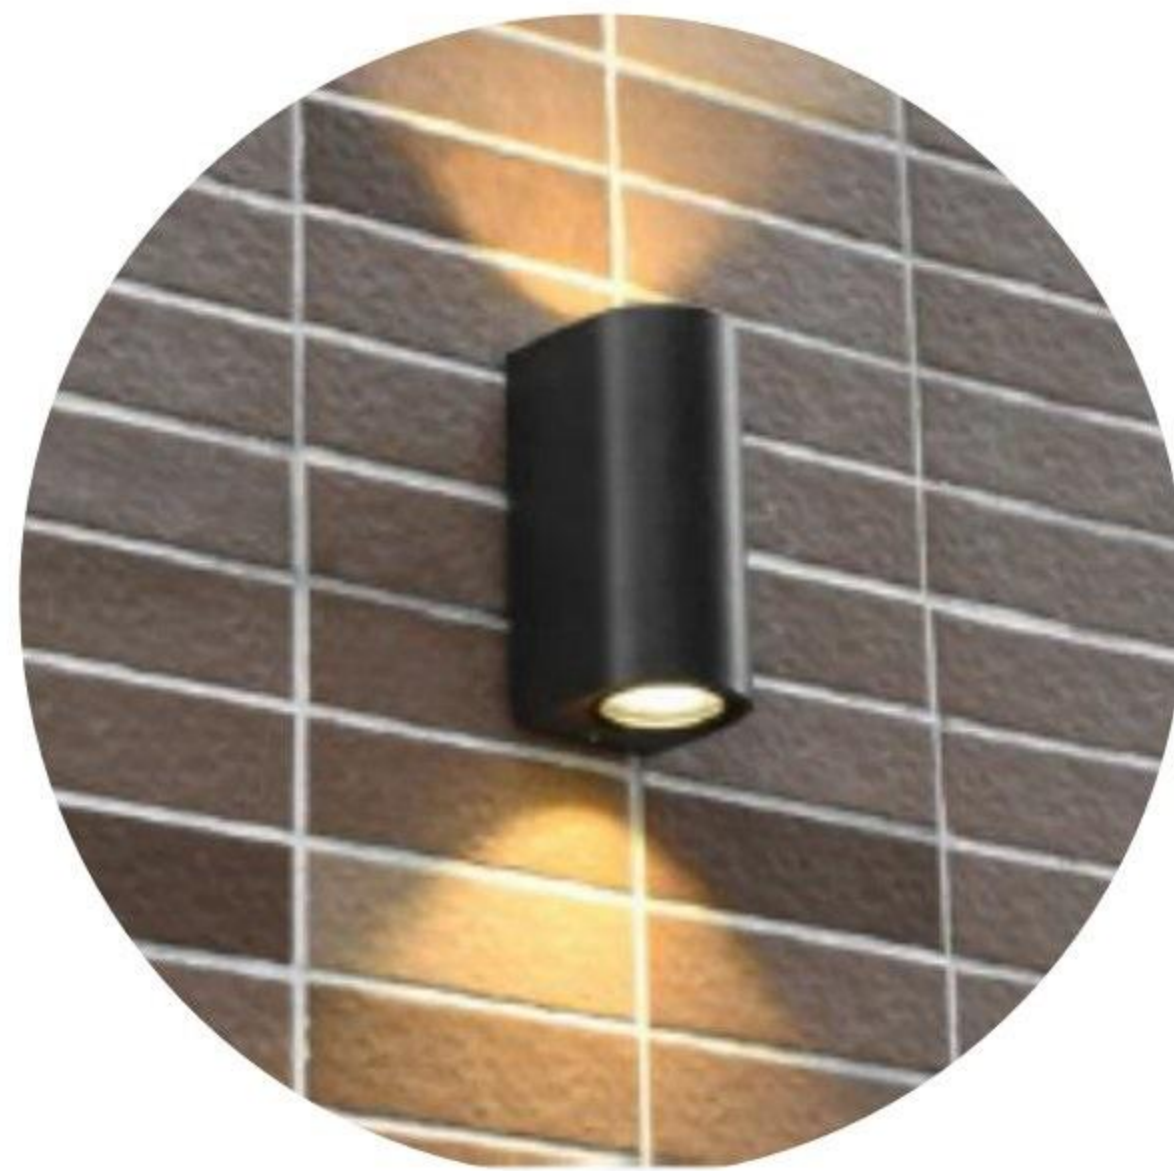

# GU10 WALL LIGHT FITTING

## SPECIFICATION

MODEL	EB-127R-2
DESCRIPTION	GU10 WALL LIGHT FITTING
FITTING COLOR/SHAPE	BLACK
HOLDER	GU10
IP	IP65
MATERIAL	PC
DIMENSION (mm)	72*95*150
QTY/CTN	50 PCS