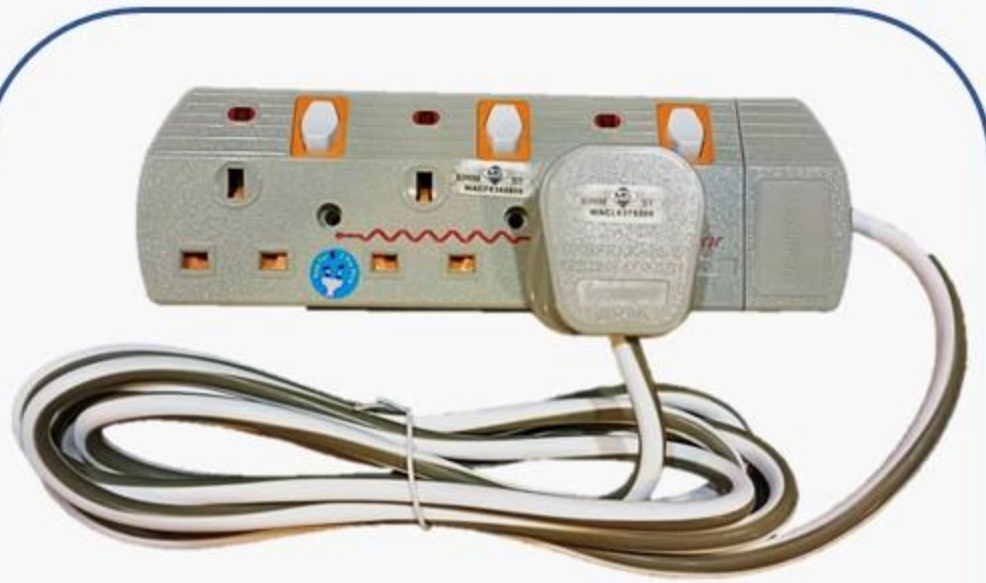

7733 TRAILING SOCKET (FULL COPPER)

SPECIFICATION:

ITEM	TRAILING SOCKET
MODEL	7733
CABLE MATERIAL	FULL COPPER
WIRE LENGTH	3M / 5M
BODY COLOR	GREY
MAX USAGE (W)	3250W
QTY (Ctn) 3M	30 PCS
QTY (Ctn) 5M	20 PCS