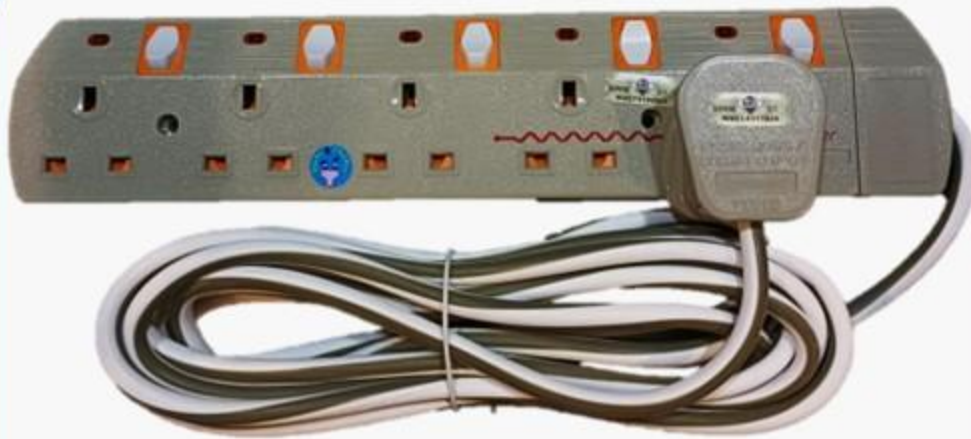

## 7755 TRAILING SOCKET (FULL COPPER)

### SPECIFICATION:

ITEM	TRAILING SOCKET
MODEL	<b>7755</b>
CABLE MATERIAL	<b>FULL COPPER</b>
WIRE LENGTH	3M / 5M
BODY COLOR	GREY
MAX USAGE (W)	3250W
QTY (Ctn) 3M	30 PCS
QTY (Ctn) 5M	20 PCS