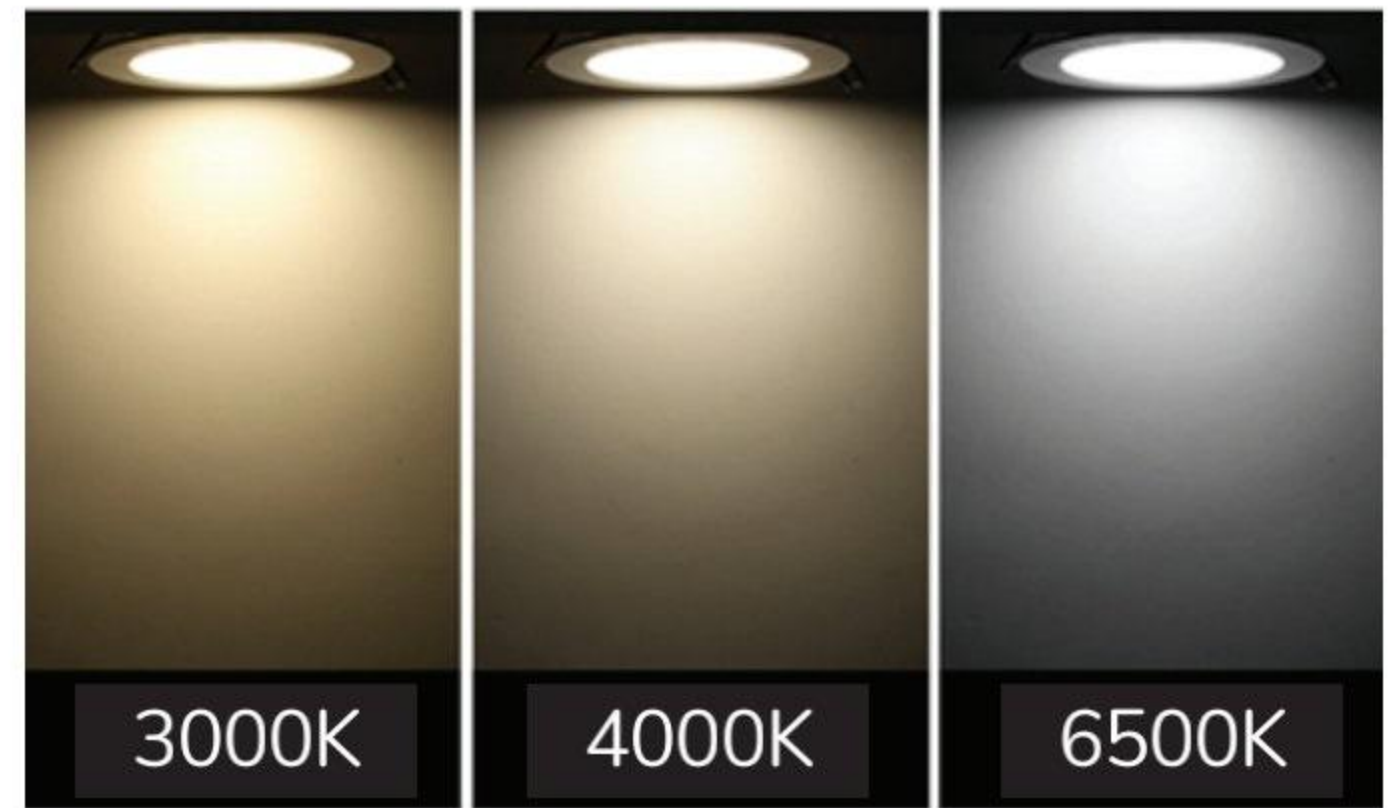

LED DOWN LIGHT

FRAME
PURCHASE
SEPERATELY

SPECIFICATION

MODEL	EB222-12W	EB222-18W	EB222-22W
DESCRIPTION	LED Downlight	LED Downlight	LED Downlight
WATT	12W	18W	22W
SHAPE	ROUND / SQUARE	ROUND / SQUARE	ROUND / SQUARE
VOLTAGE	AC85-265V	AC85-265V	AC85-265V
CCT	6500K / 4000K / 3000K	6500K / 4000K / 3000K	6500K / 4000K / 3000K
POWER FACTOR	0.9	0.9	0.9
LUMEN	1080lm	1620lm	1980lm
BEAM ANGLE	120°	120°	120°
CRI	70	70	70
DIMENSION (mm)	Φ135*36	Φ166*36	Φ220*36
CUT OUT (mm)	Φ125	Φ155	Φ210
QTY/CTN	40 PCS	40 PCS	40 PCS