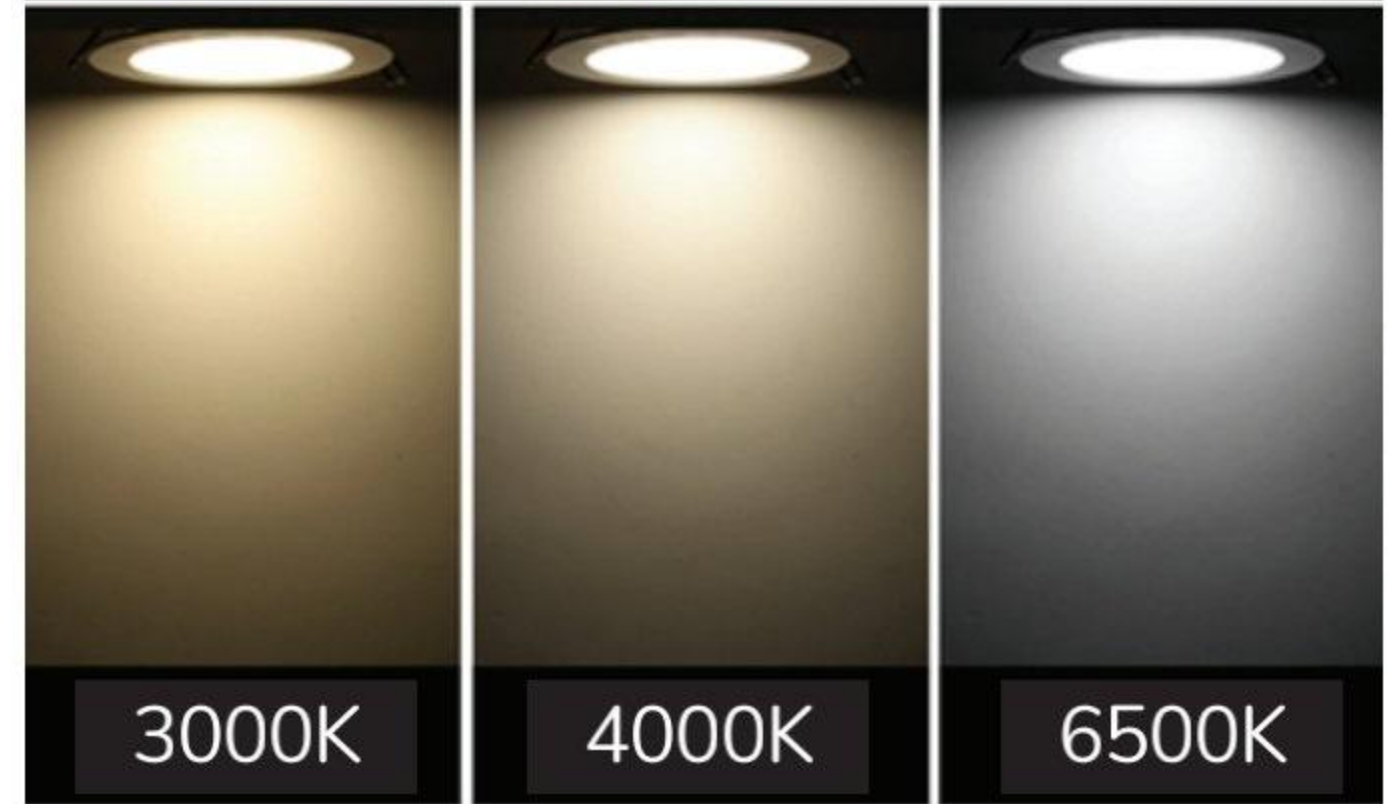

LED DOWN LIGHT

SPECIFICATION

| MODEL | EB3312 | EB3318 |
|----------------|-----------------------|-----------------------|
| DESCRIPTION | LED Downlight | LED Downlight |
| WATT | 12W | 18W |
| VOLTAGE | AC165-265V | AC165-265V |
| CCT | 6500K / 4000K / 3000K | 6500K / 4000K / 3000K |
| POWER FACTOR | 0.5 | 0.5 |
| LUMEN | 1080lm | 1620lm |
| BEAM ANGLE | 120° | 120° |
| CRI | 70 | 70 |
| DIMENSION (mm) | Φ140*44 | Φ180*44 |
| CUT OUT (mm) | Φ105 | Φ135 |
| QTY/CTN | 40 PCS | 40 PCS |