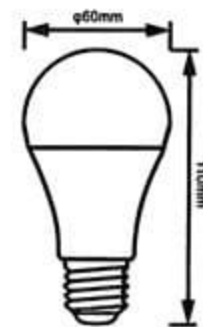

# PLUTO LED COLOUR BULB

**9W**

**E27**

## SPECIFICATION

<b>MODEL</b>	PLT9WA60E27
<b>RATED VOLTAGE</b>	100-240VAC 50/60HZ
<b>BEAM ANGLE</b>	180°
<b>LUMINOUS FLUX</b>	840LM±10%
<b>BASE</b>	E27
<b>COLOR</b>	RED, YELLOW, BLUE, GREEN

COLOUR BULB