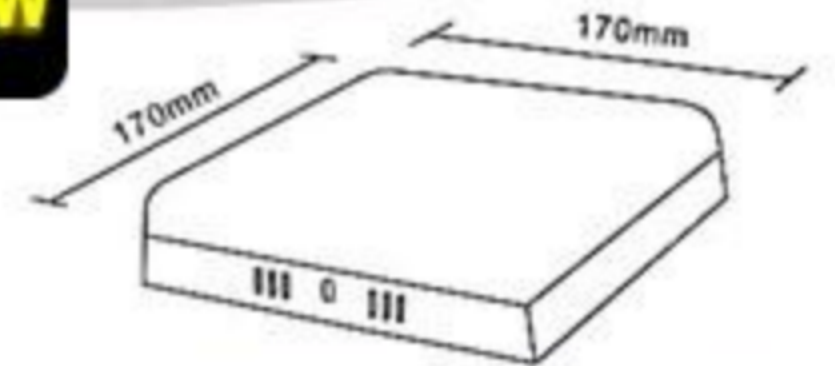

LED FRAMELESS SURFACE LIGHT

BACK VIEW

SPECIFICATION

MODEL	PLT-700
RATED VOLTAGE	85-265V
CRI	70
POWER FACTOR	0.5
COLOR TEMP.	6500K

FRAMELESS
DOWNLIGHT

24W

PLT-700-24W-R-DL
LUMEN : 1920LM
EFFICIENCY : 80

24W

PLT-700-24W-S-DL
LUMEN : 1920LM
EFFICIENCY : 80

36W

PLT-700-36W-R-DL
LUMEN : 3600LM
EFFICIENCY : 100

36W

PLT-700-36W-S-DL
LUMEN : 3600LM
EFFICIENCY : 100

48W

PLT-700-48W-R-DL
LUMEN : 4800LM
EFFICIENCY : 100