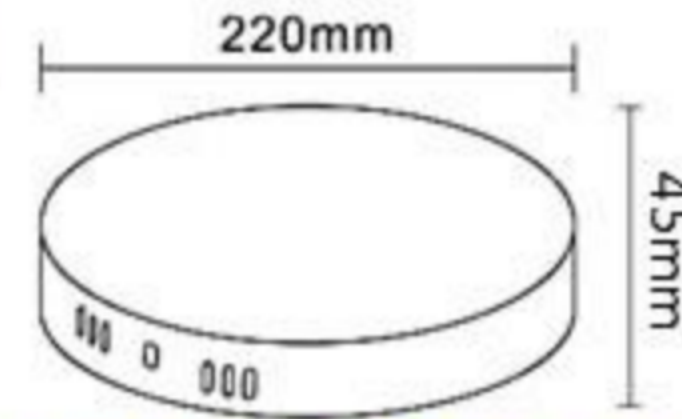

LED FRAMELESS SURFACE LIGHT

BACK VIEW

SPECIFICATION

MODEL	PLT-700
RATED VOLTAGE	85-265V
CRI	70
POWER FACTOR	0.5
COLOR TEMP.	6500K

FRAMELESS
DOWNLIGHT

24W

PLT-700-24W-R-DL
LUMEN : 1920LM
EFFICIENCY : 80

24W

PLT-700-24W-S-DL
LUMEN : 1920LM
EFFICIENCY : 80

36W

PLT-700-36W-R-DL
LUMEN : 3600LM
EFFICIENCY : 100

36W

PLT-700-36W-S-DL
LUMEN : 3600LM
EFFICIENCY : 100

48W

PLT-700-48W-R-DL
LUMEN : 4800LM
EFFICIENCY : 100