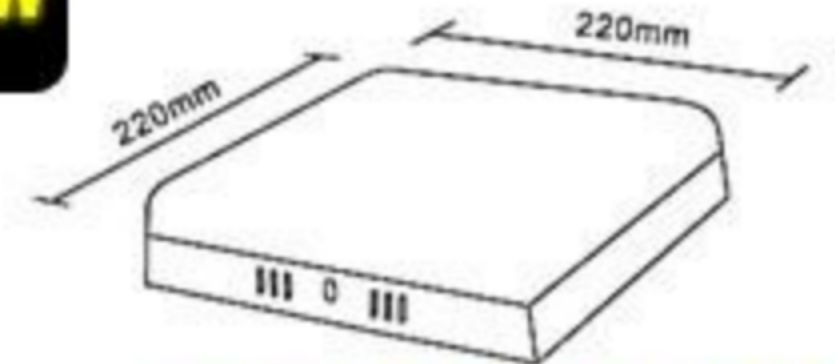

LED FRAMELESS SURFACE LIGHT

BACK VIEW

SPECIFICATION

MODEL	PLT-700
RATED VOLTAGE	85-265V
CRI	70
POWER FACTOR	0.5
COLOR TEMP.	6500K

FRAMELESS
DOWNLIGHT

24W

PLT-700-24W-R-DL
LUMEN : 1920LM
EFFICIENCY : 80

24W

PLT-700-24W-S-DL
LUMEN : 1920LM
EFFICIENCY : 80

36W

PLT-700-36W-R-DL
LUMEN : 3600LM
EFFICIENCY : 100

36W

PLT-700-36W-S-DL
LUMEN : 3600LM
EFFICIENCY : 100

48W

PLT-700-48W-R-DL
LUMEN : 4800LM
EFFICIENCY : 100