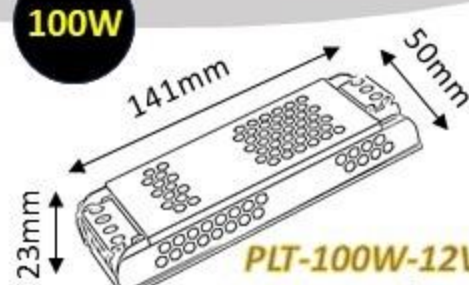

# PLUTO POWER SUPPLY

POWER SUPPLY

**12V**

**24V**

**190-240V**  
**50/60Hz**

**60W**

**PLT-60W-12V/24V-PS**  
12V5A / 24V2.5A

**150W**

**PLT-150W-12V/24V-PS**  
12V12.5A / 24V6.25A

**300W**

**PLT-300W-12V/24V-PS**  
12V25A / 24V12.5A

**100W**

**PLT-100W-12V/24V-PS**  
12V8.3A / 24V4.2A

**200W**

**PLT-200W-12V/24V-PS**  
12V16.6A / 24V8.3A

**400W**