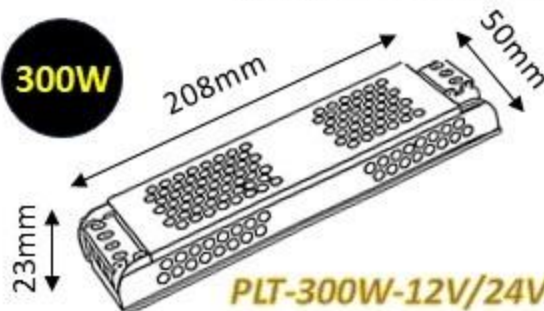

# PLUTO POWER SUPPLY

POWER SUPPLY

**12V**

**24V**

**190-240V**  
**50/60Hz**

**60W**

**PLT-60W-12V/24V-PS**  
12V5A / 24V2.5A

**150W**

**PLT-150W-12V/24V-PS**  
12V12.5A / 24V6.25A

**300W**

**PLT-300W-12V/24V-PS**  
12V25A / 24V12.5A

**100W**

**PLT-100W-12V/24V-PS**  
12V8.3A / 24V4.2A

**200W**

**PLT-200W-12V/24V-PS**  
12V16.6A / 24V8.3A

**400W**

**PLT-400W-12V/24V-PS**  
12V33A / 24V16.6A