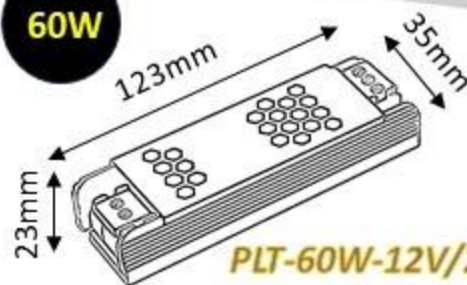

# PLUTO POWER SUPPLY

POWER SUPPLY

**12V**

**24V**

**190-240V**  
**50/60Hz**

**60W**

**PLT-60W-12V/24V-PS**  
12V5A / 24V2.5A

**150W**

**PLT-150W-12V/24V-PS**  
12V12.5A / 24V6.25A

**300W**

**PLT-300W-12V/24V-PS**  
12V25A / 24V12.5A

**100W**

**PLT-100W-12V/24V-PS**  
12V8.3A / 24V4.2A

**200W**

**PLT-200W-12V/24V-PS**  
12V16.6A / 24V8.3A

**400W**

**PLT-400W-12V/24V-PS**  
12V33A / 24V16.6A