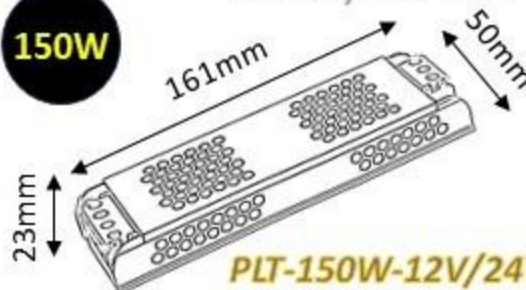

# PLUTO POWER SUPPLY

POWER SUPPLY

**12V**

**24V**

**190-240V**  
**50/60Hz**

**60W**

**PLT-60W-12V/24V-PS**  
12V5A / 24V2.5A

**150W**

**PLT-150W-12V/24V-PS**  
12V12.5A / 24V6.25A

**300W**

**PLT-300W-12V/24V-PS**  
12V25A / 24V12.5A

**100W**

**PLT-100W-12V/24V-PS**  
12V8.3A / 24V4.2A

**200W**

**PLT-200W-12V/24V-PS**  
12V16.6A / 24V8.3A

**400W**

**PLT-400W-12V/24V-PS**  
12V33A / 24V16.6A