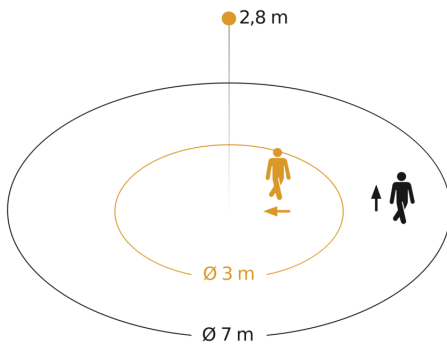

Technical specifications

Dimensions (Ø x H)	115 x 51 mm	LED lamps > 2 W < 8 W	64 W
Manufacturer's Warranty	5 years	LED lamps > 8 W	64 W
Settings via	Potentiometers	Capacitive load in µF	132 µF
With remote control	No	Technology, sensors	passive infrared, Light sensor
Version	white	Mounting height	2,00 – 4,00 m
PU1, EAN	4007841006556	Mounting height max.	4,00 m
Type	Motion detectors	Optimum mounting height	2,8 m
Application, place	Outdoors, Indoors	Detection angle	360 °
Application, room	corridor / aisle, changing room, function room / ancillary room, kitchenette, stairwell, WC / washroom, multi-storey / underground car park, outdoors, warehouse, Indoors	Angle of aperture	180 °
Colour	white	Sneak-by guard	Yes
Colour, RAL	9010	Capability of masking out individual segments	Yes
Includes corner wall mount	No	Electronic scalability	No
Installation site	ceiling	Mechanical scalability	No
Installation	Surface wiring, Ceiling	Reach, radial	Ø 3 m (7 m ²)
		Reach, tangential	Ø 7 m (38 m ²)
		Switching zones	664 switching zones
		Twilight setting	2 – 2000 lx

IS 2360 ECO 7m

white
EAN 4007841 006556
Article number 006556

Detection Zone

Possible mounting height: 2,00 m - 4,00 m
Orange: radial
Black: tangential

Dimension Drawing

Circuit diagram