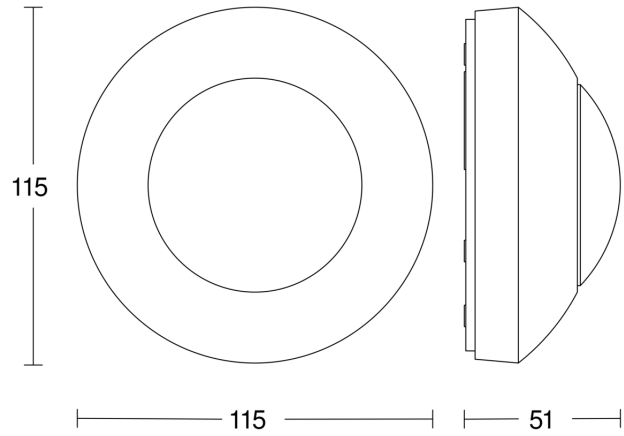

Technical specifications

Dimensions (Ø x H)	115 x 51 mm	LED lamps > 2 W < 8 W	64 W
Manufacturer's Warranty	5 years	LED lamps > 8 W	64 W
Settings via	Potentiometers	Capacitive load in µF	132 µF
With remote control	No	Technology, sensors	passive infrared, Light sensor
Version	white	Mounting height	2,00 – 4,00 m
PU1, EAN	4007841006556	Mounting height max.	4,00 m
Type	Motion detectors	Optimum mounting height	2,8 m
Application, place	Outdoors, Indoors	Detection angle	360 °
Application, room	corridor / aisle, changing room, function room / ancillary room, kitchenette, stairwell, WC / washroom, multi-storey / underground car park, outdoors, warehouse, Indoors	Angle of aperture	180 °
Colour	white	Sneak-by guard	Yes
Colour, RAL	9010	Capability of masking out individual segments	Yes
Includes corner wall mount	No	Electronic scalability	No
Installation site	ceiling	Mechanical scalability	No
Installation	Surface wiring, Ceiling	Reach, radial	Ø 3 m (7 m ²)
		Reach, tangential	Ø 7 m (38 m ²)
		Switching zones	664 switching zones
		Twilight setting	2 – 2000 lx

IS 2360 ECO 7m

white
EAN 4007841 006556
Article number 006556

Detection Zone

Possible mounting height: 2,00 m - 4,00 m
Orange: radial
Black: tangential

Dimension Drawing

Circuit diagram