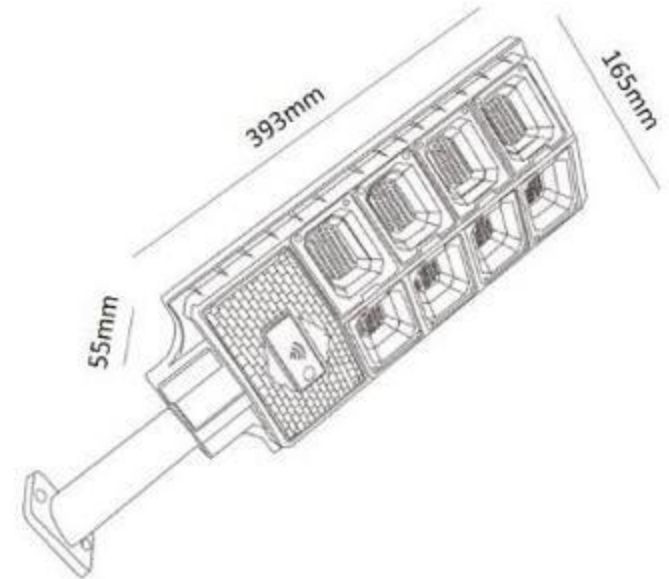

OUTDOOR MOTION SENSOR SOLAR LED STREET LIGHT

DJV-7790-300W

Description	: Out Door Motion Sensor Solar Led Street Light
Body Materials	: Polycarbonate
Power	: 300w±
lumens	: 860 Lm±
Colour Rendering Index	: Ra≥85±
Beam Angle	: 110°
Ingress Protection	: Ip66
Life Span	: 50,000hrs±
Colour Temperature	: 6500k
Body Colour	: Black
Battery Capacity	: 3.2V/3600MAH
Battery Pv Panel	: 6V/7W
Qty / Ctn	: 5sets / Ctn
	: