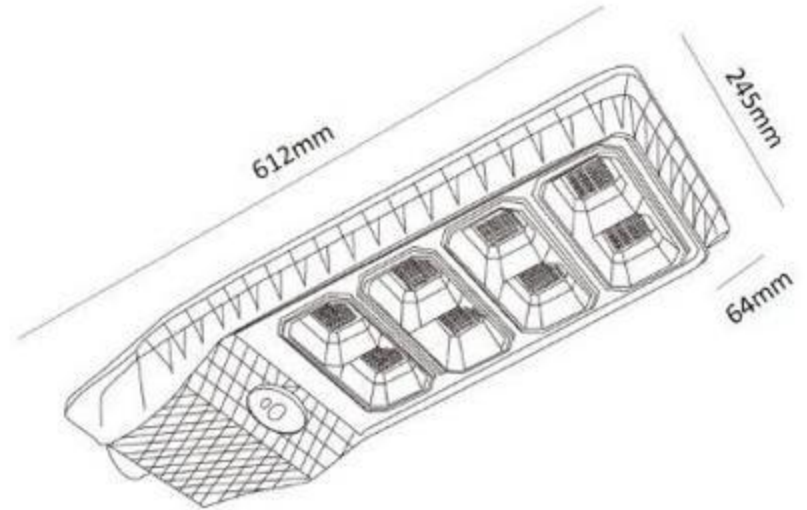

OUTDOOR MOTION SENSOR SOLAR LED STREET LIGHT

DJV-99120-400W

Description	: Out Door Motion Sensor Solar Led Street Light
Body Materials	: Polycarbonate
Power	: 400w±
lumens	: 1250 Lm±
Colour Rendering Index	: Ra≥85±
Beam Angle	: 110°
Ingress Protection	: Ip66
Life Span	: 50,000hrs±
Colour Temperature	: 6500k
Body Colour	: Black
Battery Capacity	: 3.2V/12AH
Battery Pv Panel	: 6V/13W
Qty / Ctn	: 5sets / Ctn